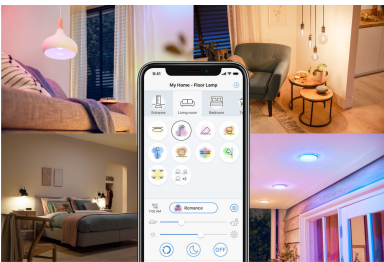

### Smart control

- Control from anywhere with your smartphone

- Uniform light distribution

## Easy plug and play

WiZ works with your existing Wi-Fi router, no additional gateway is needed. Simply plug in your new light, download the WiZ app and you're ready to go!

## Control from anywhere

Control your WiZ lights wherever you are with your smartphone. No need to worry if you've left your lights on before leaving home. The WiZ app is available for iOS and Android.