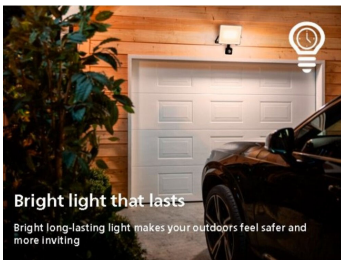

- Long lifetime up to 15,000 hours

Advanced LED light

- High-quality LED light

Premium quality

- High quality material

Special characteristics

- Motion sensor, for convenience and reassurance

Highlights

No wiring required

This light is powered entirely by solar energy. No wiring is needed, making these lights easy to position and reposition anywhere in your garden or other outdoor area.

Long lifetime up to 15,000 hours