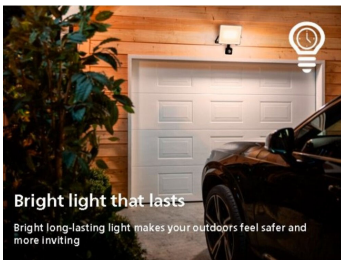

Long lifetime up to 15,000 hours

Reliable high-quality LED light lasts up to 15,000 hours. You can rest easy knowing that you won't have to worry about maintenance for years, while enjoying the perfect garden light every night.