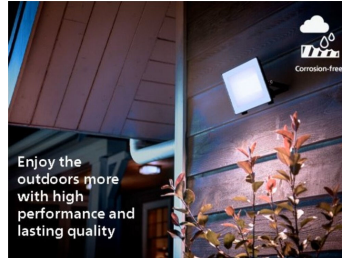

High-quality LED light

These LED lights use a unique technology developed by Philips. They turn on instantly and produce optimal light output that brings out the vivid colours in your garden.