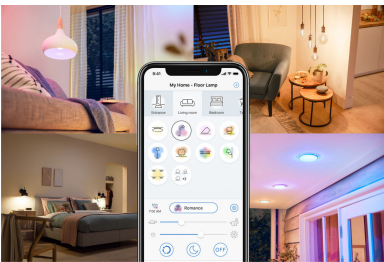

Easy setup

- Easy plug and play

Smart control

- Control from anywhere with your smartphone

Smart features

- Preset wellbeing features
- Automate your device with schedules
- Energy monitoring

Light modes

- Tunable warm to cool white and preset modes

8720169241435

Form factor

- Multi-application and simple installation

Highlights

Easy plug and play

WiZ works with your existing Wi-Fi router, no additional gateway is needed. Simply plug in your new light, download the WiZ app and you're ready to go!

Control from anywhere

Control your WiZ lights wherever you are with your smartphone. No need to worry if you've left your lights on before leaving home. The WiZ app is available for iOS and Android.

Preset wellbeing features

Use the preset wellbeing features in the WiZ app to and enjoy the lighting pattern best suited for your circadian rhythm through the day. WiZ will provides you bright daylight when you need to get energised and focus, and transition smoothly to soft warm white to help you relax and sleep better.