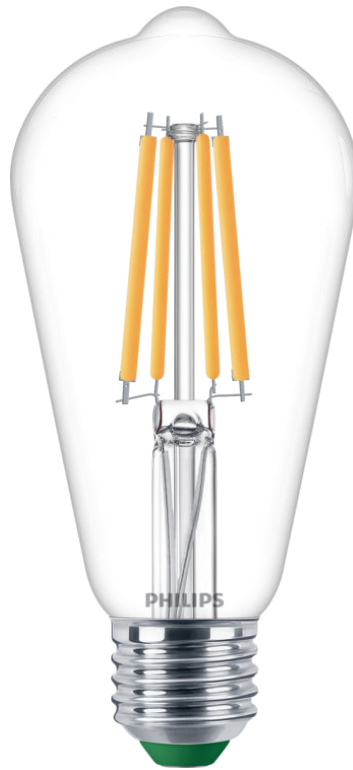

PHILIPS

Filament Bulb Clear
60W ST64 E27

Ultra Efficient

2700K

840 lm

50000 h

8720169202689

Bright LED lighting with excellent light quality

A Philips LED light bulb providing a general lighting solution for daily indoor activities. You will save on energy costs straight away and reduce the frequency of bulb replacements, without compromising on the quality of your lighting.

High-quality light

- Designed for the comfort of your eyes

Choose for a sustainable solution

- Better for your wallet and your planet
- Long life bulb - Lasts up to 50 years

Highlights

Gentle LEDs, easy on the eyes

Bulb characteristics

- Intended use: Indoor
- Lamp shape: Non-directional bulb
- Socket: E27
- Type of glass: Clear
- Lamp Finish: Clear
- Dimmable: No
- Bulb material: Glass

Lamp dimensions

- Height: 14 cm
- Width: 6.4 cm