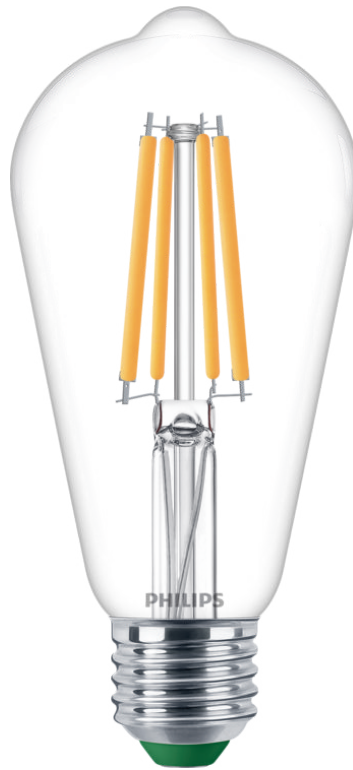

PHILIPS

Filament Bulb Clear
60W ST64 E27

Ultra Efficient

2700K

840 lm

50000 h

8720169202689

Bright LED lighting with excellent light quality

A Philips LED light bulb providing a general lighting solution for daily indoor activities. You will save on energy costs straight away and reduce the frequency of bulb replacements, without compromising on the quality of your lighting.

High-quality light

- Designed for the comfort of your eyes

Choose for a sustainable solution

- Better for your wallet and your planet
- Long life bulb – Lasts up to 50 years

Highlights

Gentle LEDs, easy on the eyes

Bulb characteristics

- Intended use: Indoor
- Lamp shape: Non-directional bulb
- Socket: E27
- Type of glass: Clear
- Lamp Finish: Clear
- Dimmable: No
- Bulb material: Glass

Lamp dimensions

- Height: 14 cm
- Width: 6.4 cm