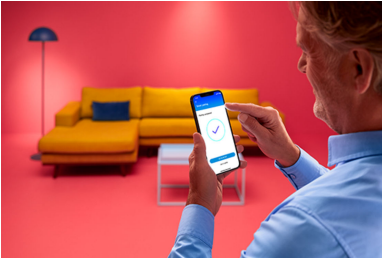

Smart lighting for your daily living

Enjoy more convenience in everyday life with this smart WiZ LED A60 bulb. This bulb gives soft white light that dims to your desired brightness level via app or voice. You can set schedule to turn lights on and off according to your daily or weekly routines, and have remote access to your lights even when you're away. WiZ lights connect to your existing Wi-Fi, no additional hardware is needed.

Easy setup

- Smart lighting functionalities easy to set up

Smart control

- Control from anywhere with your smartphone.

Smart features

- Preset wellbeing features
- Set up lights to follow your own schedule

Light modes

- Customise Scenes with preset dynamic light modes.

Highlights

Instant set-up

Enjoy the benefits of smart features instantly, just by connecting your WiZ light to your Wi-Fi network. Control lights easily when you're away from home and scheduling lights to go on and off automatically. No need to install additional hardware such as hub or gateway!

Control from anywhere

Control your devices wherever you are with smartphone. No need to worry if you've left your devices on before leaving home. WiZ app is available for iOS and Android.

Preset wellbeing features