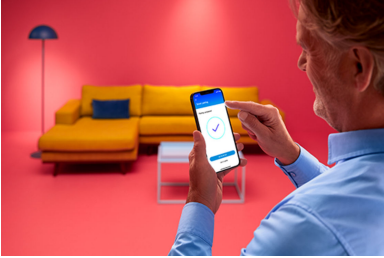

Smart lighting for your daily living

Enjoy more convenience in everyday life with this smart WiZ LED A60 bulb. This bulb gives soft white light that dims to your desired brightness level via app or voice. You can set schedule to turn lights on and off according to your daily or weekly routines, and have remote access to your lights even when you're away. WiZ lights connect to your existing Wi-Fi, no additional hardware is needed.

Easy setup

- Smart lighting functionalities easy to set up

Smart control

- Control from anywhere with your smartphone.

Smart features

- Preset wellbeing features
- Set up lights to follow your own schedule

Light modes

- Customise Scenes with preset dynamic light modes.

Highlights

Instant set-up

Enjoy the benefits of smart features instantly, just by connecting your WiZ light to your Wi-Fi network. Control lights easily when you're away from home and scheduling lights to go on and off automatically. No need to install additional hardware such as hub or gateway!

Control from anywhere

Control your devices wherever you are with smartphone. No need to worry if you've left your devices on before leaving home. WiZ app is available for iOS and Android.

Preset wellbeing features