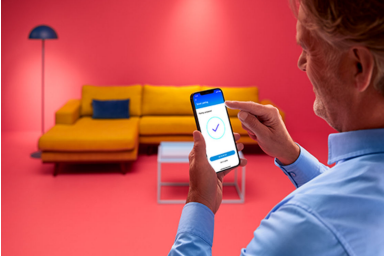

Highlights

Instant set-up

Enjoy the benefits of smart features instantly, just by connecting your WiZ light to your Wi-Fi network. Control lights easily when you're away from home and scheduling lights to go on and off automatically. No need to install additional hardware such as hub or gateway!

Control from anywhere

Control your devices wherever you are with smartphone. No need to worry if you've left your devices on before leaving home. WiZ app is available for iOS and Android.