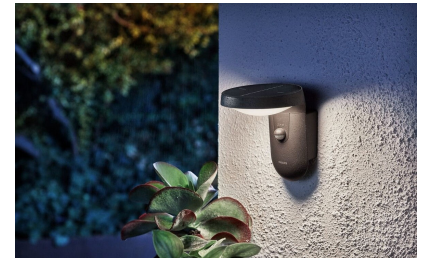

Dual-brightness light

Create a flexible and appealing ambience with the dual-brightness feature. The light dims when idle and automatically brightens when people are present, delivering the right level of light whenever you need it.