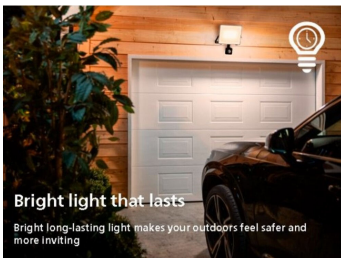

Long lifetime up to 50,000 hours

Reliable high-quality LED light lasts up to 50,000 hours. You can rest easy knowing that you won't have to worry about maintenance for years, while enjoying the perfect garden light every night.