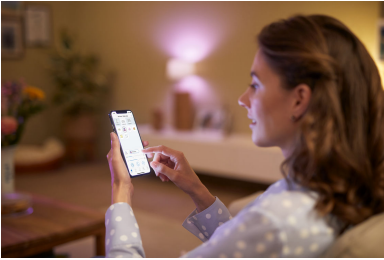

Colourful light that matches your mood

Bring colourful light to any standard lamp or fixture in your home with the high-lumen Philips smart LED full-colour bulb. This bulb is WiZ connected. Use with your existing Wi-Fi to control with the WiZ app or your voice.

Easy setup

- Easy plug and play

Smart control

- Control from anywhere with your smartphone
- Go hands-free with voice control

Smart features

- Automate your light with schedules

Light modes

- Millions of colours and dynamic light modes
- Tunable warm to cool white and preset modes
- Customise Scenes with preset dynamic light modes
- Light up your home with extra brightness

Highlights

Easy plug and play

WiZ works with your existing Wi-Fi router, no additional gateway is needed. Simply plug in your new light, download the WiZ app and you're ready to go!

Control from anywhere

Control your WiZ lights wherever you are with your smartphone. No need to worry if you've left your lights on before leaving home. The WiZ app is available for iOS and Android.

Go hands-free with voice control