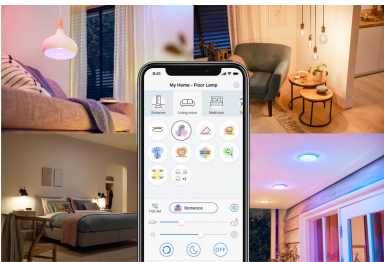

Colourful light that matches your mood

Bring colourful light to any standard lamp or fixture in your home with the high-lumen Philips smart LED full-colour bulb. This bulb is WiZ connected. Use with your existing Wi-Fi to control with the WiZ app or your voice.

Easy setup

- Easy plug and play

Smart control

- Control from anywhere with your smartphone
- Go hands-free with voice control

Smart features

- Automate your light with schedules

Light modes

- Millions of colours and dynamic light modes
- Tunable warm to cool white and preset modes
- Customise Scenes with preset dynamic light modes
- Light up your home with extra brightness

Highlights

Easy plug and play

WiZ works with your existing Wi-Fi router, no additional gateway is needed. Simply plug in your new light, download the WiZ app and you're ready to go!

Control from anywhere

Control your WiZ lights wherever you are with your smartphone. No need to worry if you've left your lights on before leaving home. The WiZ app is available for iOS and Android.

Go hands-free with voice control