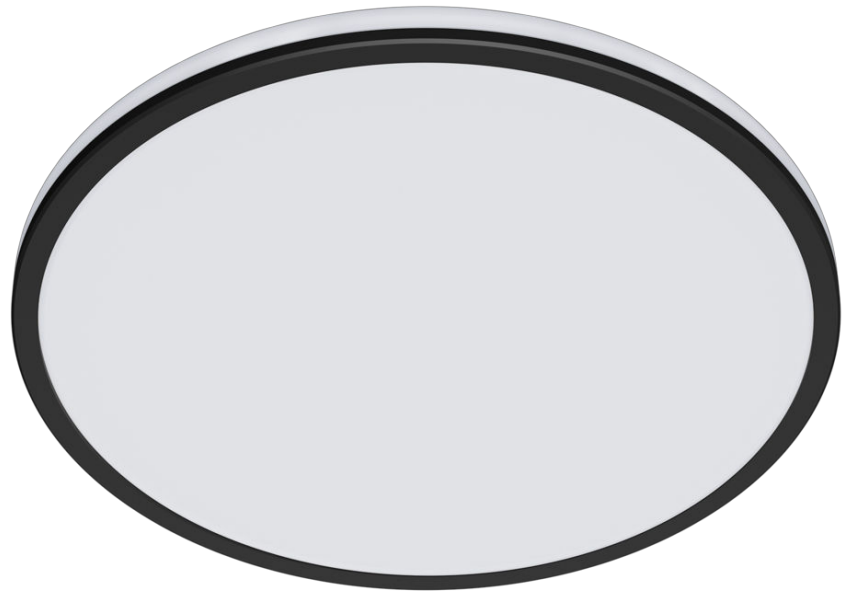

PHILIPS

Ozziet Ceiling Light
18 W

Ceiling Lights

4000K

Black

Dimmable

8719514431966

One fixture. Two light zones. Three settings.

This sleek, slim black ceiling light is designed to compliment any ceiling. The clean round lines of the main light are accented with a clever linear edge light. Combine the two lights together and create three unique light settings. The main downlight has a cool 4,000 k output and the linear edge accent light provides a warm 2,700 k output. The lamp is available in three sizes, and therefore fits perfectly in any room of your house. The handy memory feature helps you recall your latest setting. The Ozziet ceiling light looks as good off as it does on.

Super slim design

Slim design is ideal for low-ceiling rooms, sitting flush against the surface.

Memorise your favourite mode for easy selection

Whether you prefer a warm glow for cosy evenings or a bright white light for focus, the system memorises your favourites for easy selection.

Specifications

Bulb characteristics

- Intended use: Indoor

Design and finishing

- Colour: Black
- Material: Plastic

Durability

- Number of switch cycles: 20,000

Environmental