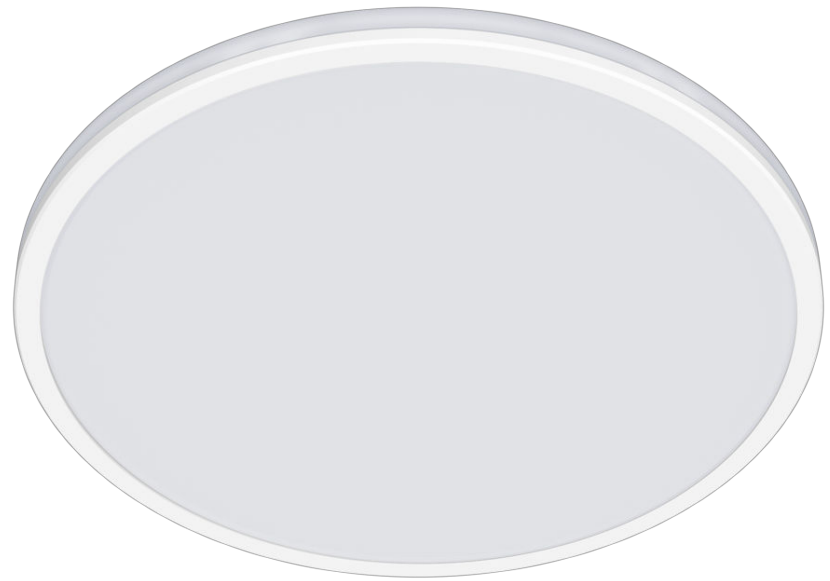

PHILIPS

Ozziet Ceiling Light
18 W

Ceiling Lights

2700K

White

Dimmable

8719514431904

One fixture. Two light zones. Three settings.

This sleek, slim, white ceiling light is designed to compliment any ceiling. The clean round lines of the main light are accented with a clever linear edge light. Both lights work together to create three unique 2,700 k cool white light settings for a beautiful even light effect. The lamp is available in three sizes, and therefore fits perfectly in any room of your house. It is completed with a handy memory feature that recalls your last setting. The Ozziet ceiling light looks as good off as it does on.

Super slim design

Slim design is ideal for low-ceiling rooms, sitting flush against the surface.

Memorise your favourite mode for easy selection

Whether you prefer a warm glow for cosy evenings or a bright white light for focus, the system memorises your favourites for easy selection.

Specifications

Bulb characteristics

- Intended use: Indoor

Design and finishing

- Colour: White
- Material: Plastic

Durability

- Number of switch cycles: 20,000

Environmental