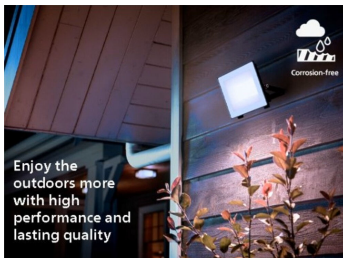

High-quality LED light

These LED lights use a unique technology developed by Philips. They turn on instantly and produce optimal light output that brings out the vivid colours in your garden.