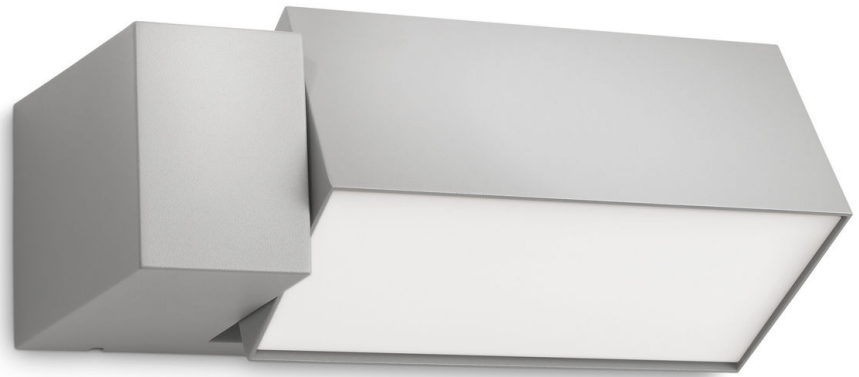

PHILIPS

Border Wall Light
23W E27 No-bulb

myGarden

2700K

Grey

Water Resistant

8719514385443

Saving in style

This modern grey outdoor wall light transforms your garden into an inviting place. It provides warm white energy-saving light and you can direct the light where you want it. Even at night, your garden feels cosy and welcoming.