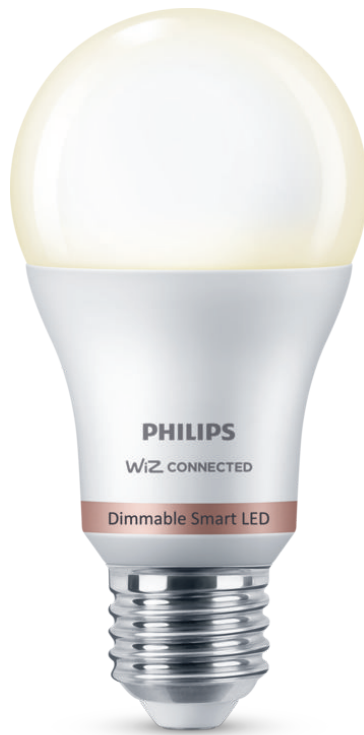

PHILIPS

Bulb 8W (Eq.60W)
A60 E27

Smart LED

Warm white

Plastic

Easy plug and play

Control with the WiZ app or
your voice

8719514372566

Get cosy warm white light

Bring warm white light to your E27 fittings with the Philips Smart LED dimmable white smart bulb. This bulb is WiZ-connected. Use with your existing Wi-Fi to control with the WiZ app or your voice.