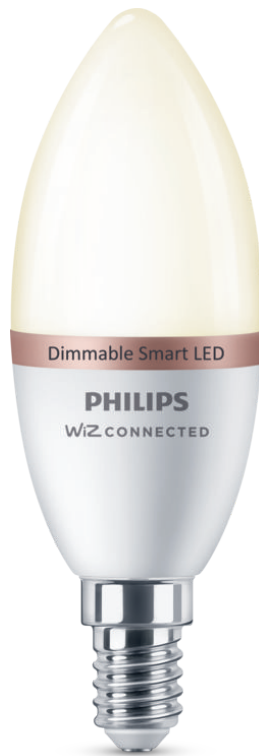

PHILIPS

Candle 4.9W
(Eq.40W) C37 E14

Smart LED

Warm white

Plastic

Easy plug and play

Control with the WiZ app or
your voice

8719514372368

Get cosy warm white light

Get soft white, dimmable smart light in your candelabra fittings with a Philips Smart LED E14 smart candle bulb. This bulb is WiZ-connected. Use with your existing Wi-Fi to control with the WiZ app or your voice.