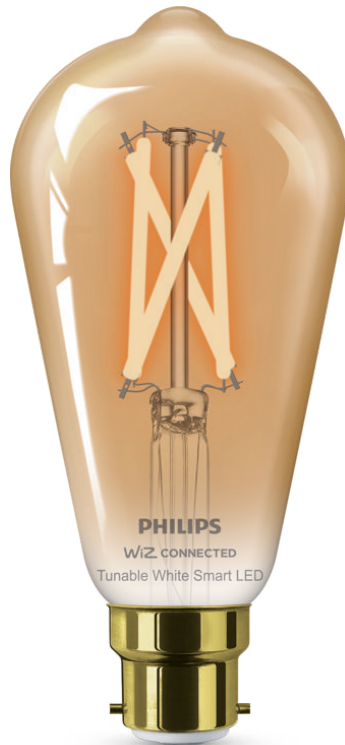

# PHILIPS

Filament Bulb amber  
7W (Eq.50W) ST64 B22

Smart LED

Tunable white

Glass

Easy plug and play

Control with the WiZ app or  
your voice

8719514372283

## Choose from warm or cool white light

The Edison-style shape and warm to cool white light and amber coating of this Philips Smart LED Filament bulb give you a vintage look in any room. This bulb is WiZ-connected. Use with your existing Wi-Fi to control with the WiZ app or your voice.