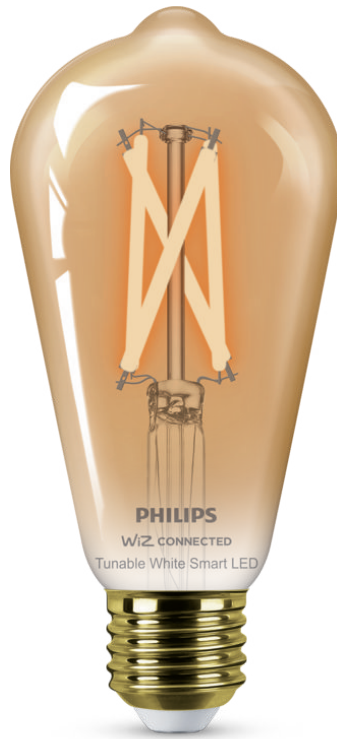

PHILIPS

Filament Bulb amber
7W (Eq.50W) ST64 E27

Smart LED

Tunable white

Glass

Easy plug and play

Control with the WiZ app or
your voice

8719514372269

Choose from warm or cool white light

The Edison-style shape and warm to cool white light and amber coating of this Philips Smart LED Filament bulb give you a vintage look in any room. This bulb is WiZ-connected. Use with your existing Wi-Fi to control with the WiZ app or your voice.