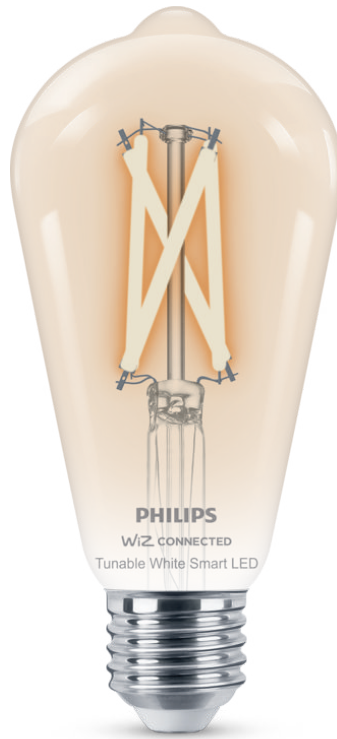

PHILIPS

Filament Bulb clear 7W
(Eq.60W) ST64 E27

Smart LED

Tunable white

Glass

Easy plug and play

Control with the WiZ app or
your voice

8719514372245

Choose from warm or cool white light

The Edison-style shape and warm to cool white light of this Philips Smart LED Filament bulb gives you a vintage look in any room. This bulb is WiZ-connected. Use with your existing Wi-Fi to control with the WiZ app or your voice.