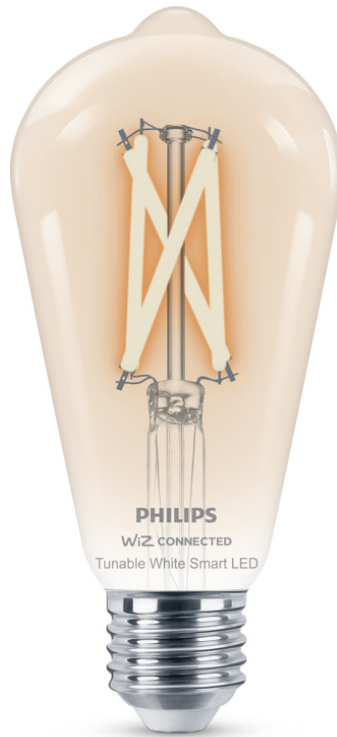

# PHILIPS

Filament Bulb clear 7W  
(Eq.60W) ST64 E27

Smart LED

Tunable white

Glass

Easy plug and play

Control with the WiZ app or  
your voice

8719514372245

## Choose from warm or cool white light

The Edison-style shape and warm to cool white light of this Philips Smart LED Filament bulb gives you a vintage look in any room. This bulb is WiZ-connected. Use with your existing Wi-Fi to control with the WiZ app or your voice.