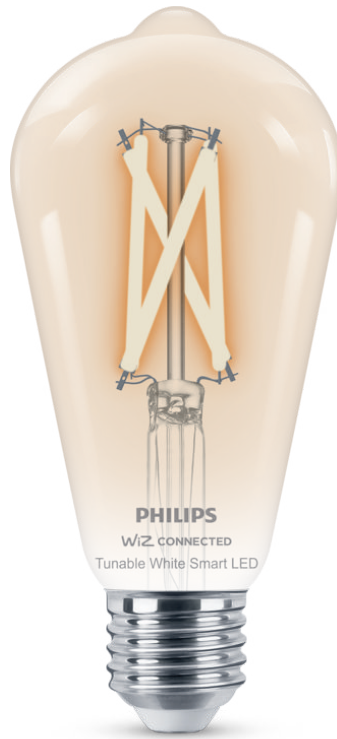

# PHILIPS

Filament Bulb clear 7W  
(Eq.60W) ST64 E27

Smart LED

Tunable white

Glass

Easy plug and play

Control with the WiZ app or  
your voice

8719514372245

## Choose from warm or cool white light

The Edison-style shape and warm to cool white light of this Philips Smart LED Filament bulb gives you a vintage look in any room. This bulb is WiZ-connected. Use with your existing Wi-Fi to control with the WiZ app or your voice.