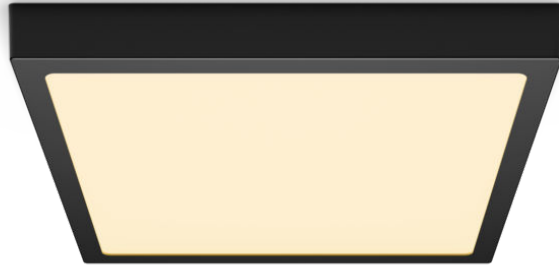

PHILIPS

Magneos Ceiling Light Square 20W

Ceiling Lights

2700K

Black

8719514328822

Comfortable LED light that's easy on your eyes

The Philips LED Slim Downlight delivers a natural light effect for use in general lighting applications. It is a slim masterpiece for low ceilings, creating an elegant ambience anywhere at home. Comfortable light that's easy on your eyes.

Easy to experience

- Ideal for rooms with low ceilings, makes for an unobtrusive and subtle fixture.
- Easy installation

Premium quality

- EyeComfort – light that's easy on the eyes

Material and finishing

- High-quality metal material

Durability

- Long life span up to 25,000 hours

Highlights

Suitable for low ceilings Slim design Easy installation

No more hassle with installation. Just fix or hang securely on the wall or ceiling, and plug it in. Your new light fitting is now ready to light up your room!

Extra feature/accessory incl.

- Adjustable spot head: No
- Dimmable with remote control: No
- LED integrated: Yes
- Remote control included: No

Light characteristics

- Beam angle: 110 degree(s)
- Colour consistency: 6 SDCM
- Colour rendering index (CRI): 80