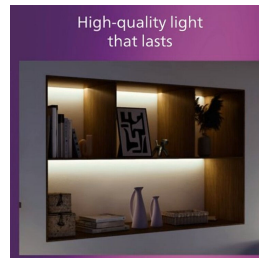

PHILIPS

Magneos Ceiling Light Square 20W

Ceiling Lights

2700K

Black

8719514328822

Comfortable LED light that's easy on your eyes

The Philips LED Slim Downlight delivers a natural light effect for use in general lighting applications. It is a slim masterpiece for low ceilings, creating an elegant ambience anywhere at home. Comfortable light that's easy on your eyes.

- High-quality metal material

Durability

- Long life span up to 25,000 hours

Highlights

Suitable for low ceilings Slim design Easy installation

No more hassle with installation. Just fix or hang securely on the wall or ceiling, and plug it in. Your new light fitting is now ready to light up your room!

EyeComfort

Poor quality light can cause eye strain. With many of us spending time indoors, it's more important than ever to properly light your home. Our products meet stringent test criteria including flicker, strobe, glare, colour rendition and dimming effects to ensure they meet EyeComfort requirements. Philips LED bulbs not only deliver comfortable light, but also stay that way for the duration of their lifespan, delivering consistent light quality, output and colour for more than a decade. Switch to light that's easy on your eyes. Your eyes will thank you.

High-quality metal material

Durable and attractive metal material for a strong finish.

Long life span up to 25,000 hours

Philips LED technology extends your product's lifetime up to 25,000 hours

Specifications