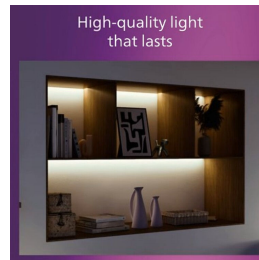

Highlights

Suitable for low ceilings Slim design Easy installation

No more hassle with installation. Just fix or hang securely on the wall or ceiling, and plug it in. Your new light fitting is now ready to light up your room!

EyeComfort

Poor quality light can cause eye strain. With many of us spending time indoors, it's more important than ever to properly light your home. Our products meet stringent test criteria including flicker, strobe, glare, colour rendition and dimming effects to ensure they meet EyeComfort requirements. Philips LED bulbs not only deliver comfortable light, but also stay that way for the duration of their lifespan, delivering consistent light quality, output and colour for more than a decade. Switch to light that's easy on your eyes. Your eyes will thank you.

High-quality metal material

Durable and attractive metal material for a strong finish.

Long life span up to 25,000 hours

Philips LED technology extends your product's lifetime up to 25,000 hours

Specifications

Bulb characteristics

- Intended use: Indoor

Design and finishing

- Colour: White
- Material: Metal, Plastic

Durability

- Number of switch cycles: 12,500

Environmental

- Disposal of the product: At the end of (economic) life, dispose of the product in accordance with local rules. Do not dispose of the product with regular household waste. The correct disposal of your product will help to prevent potential negative consequences for the environment and human health.

Extra feature/accessory incl.

- Adjustable spot head: No
- Dimmable with remote control: No
- LED integrated: Yes
- Remote control included: No

Light characteristics

- Beam angle: 110 degree(s)
- Colour consistency: 6 SDCM
- Colour rendering index (CRI): 80

Miscellaneous

- Especially designed for: Bedroom, Living Room, Dining Room, Kitchen, Home Office, Garage
- Style: Contemporary
- Type: Ceiling Lights
- EyeComfort: Yes