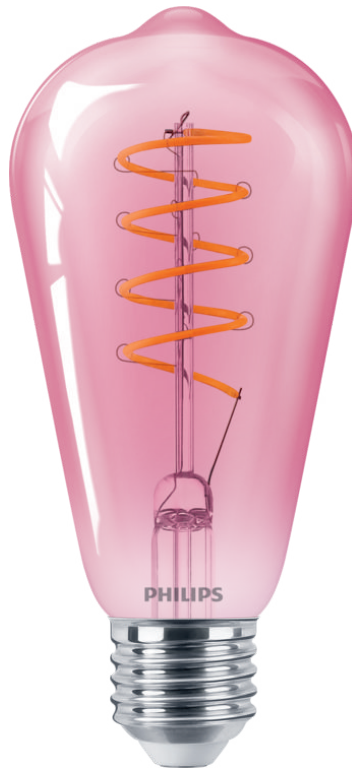

# PHILIPS

Filament Bulb Pink  
25W ST19 E27

LED

1800 K

250 lm

15000 h

Dimming

8719514269538

## A light bulb like no other

Philips LED light bulbs provide a beautiful, warm white light, an exceptionally long life and immediate, significant energy savings. With a pure and elegant design, this bulb is the perfect replacement for your frosted traditional bulbs.