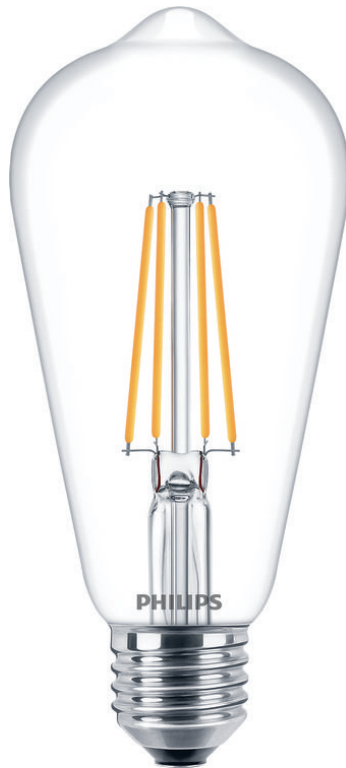

PHILIPS

Filament Bulb Clear
60W ST64 E27

LED

2700K

806 lm

15000 h

8718699763053

Warm white light, no compromise on light quality

Familiar shapes you know and love. They use around 85% less energy than traditional light bulbs thanks to the latest LED energy-saving technology, and last ten times longer.

Choose a simple replacement for your old lamps

Specifications

Bulb characteristics

- Intended use: Indoor
- Lamp shape: Non-directional bulb
- Socket: E27
- Type of glass: Clear
- Lamp Finish: Clear
- Dimmable: No
- Bulb material: Glass

Lamp dimensions

- Height: 14 cm
- Width: 6.4 cm

Design and finishing

- Material: Glass

Durability

- Number of switch cycles: 20,000
- Nominal lifetime: 15,000 h

Environmental

- Disposal of the product: At the end of (economic) life, dispose of the product in accordance with local rules. Do not dispose of the product with regular household waste. The correct disposal of your product will help to prevent potential negative consequences for the environment and human health.