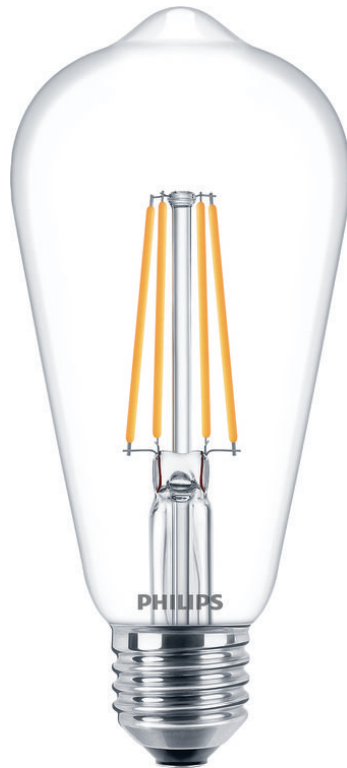

PHILIPS

Filament Bulb Clear
60W ST64 E27

LED

2700K

806 lm

15000 h

8718699763053

Warm white light, no compromise on light quality

Familiar shapes you know and love. They use around 85% less energy than traditional light bulbs thanks to the latest LED energy-saving technology, and last ten times longer.

Choose a simple replacement for your old lamps

Specifications

Bulb characteristics

- Intended use: Indoor
- Lamp shape: Non-directional bulb
- Socket: E27
- Type of glass: Clear
- Lamp Finish: Clear
- Dimmable: No
- Bulb material: Glass

Lamp dimensions

- Height: 14 cm
- Width: 6.4 cm

Design and finishing

- Material: Glass

Durability

- Number of switch cycles: 20,000
- Nominal lifetime: 15,000 h

Environmental

- Disposal of the product: At the end of (economic) life, dispose of the product in accordance with local rules. Do not dispose of the product with regular household waste. The correct disposal of your product will help to prevent potential negative consequences for the environment and human health.