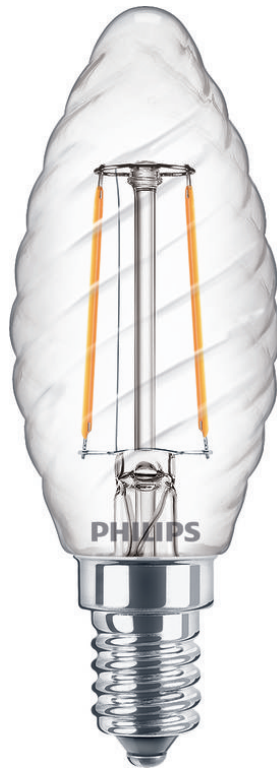

PHILIPS

Filament Candle Clear
25W Filament ST35 E14

LED

2700K

250 lm

15000 h

8718699762353

Warm white light, no compromise on light quality

Familiar shapes you know and love. They use around 85% less energy than traditional light bulbs thanks to the latest LED energy-saving technology and last ten times longer.

Choose a simple replacement for your old lamps

- Similar shape and size as standard incandescent bulbs

Create the right light for your home

- Perfect for general room lighting

High-quality LED light that lasts for decades

- Designed for the comfort of your eyes

Specifications

Bulb characteristics

- Intended use: Indoor
- Lamp shape: Non-directional candle
- Socket: E14
- Type of glass: Clear
- Lamp Finish: Clear
- Dimmable: No
- Bulb material: Glass

Lamp dimensions