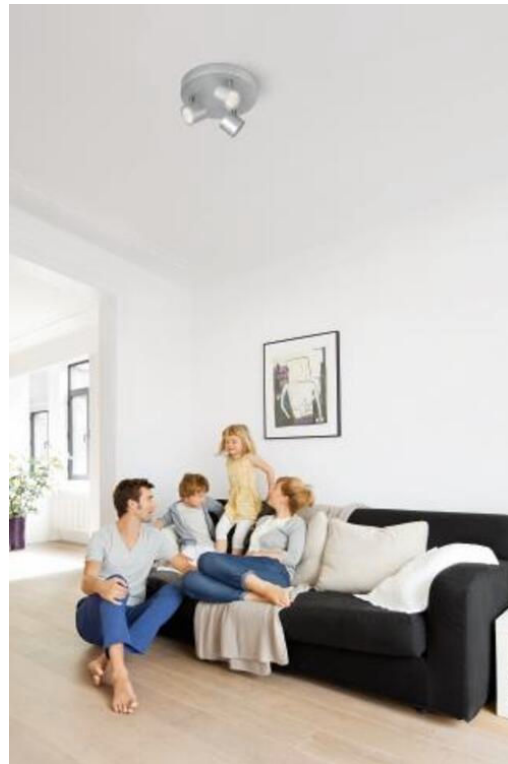

Smooth dimming, from bright to soft light

Sometimes you feel like a change in ambience to suit whatever you're doing. With Philips LED dimmable spots, you can smoothly dim to the right light level – from bright and functional for everyday tasks, to a soft light for relaxed time.

Lighting for your convenience and peace of mind

- Get high-quality LED light, while saving energy
- Lamp lifetime for up to 30 years of use
- Instant brightness when switched on
- Warm white light helps you create a comfortable atmosphere
- High light output – 1,500 lumen
- Designed for the comfort of your eyes
- Integrated LED light
- 5-year warranty for peace of mind

Easy-to-adjust spot head

The adjustable spot head is designed to direct the light where you need it most.

Perfect for accent lighting

Modern lighting with a familiar wide-angle light output (40 degrees), this LED spot is suitable for both accent lighting and general-purpose lighting. It is ideal for use in kitchens, living rooms and dining rooms.