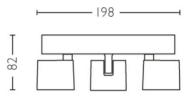

56243/31/PO