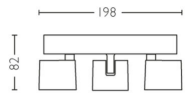

56243/31/PO