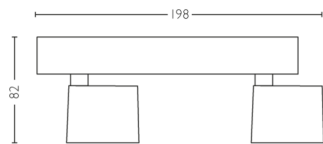

## Star Ceiling/Wall Spotlight 2x 11.5W

Ceiling/Wall Spotlights

2200-2700K

White

Dimmable; WarmGlow

Easy to install with ClickFix

56242/31/P0