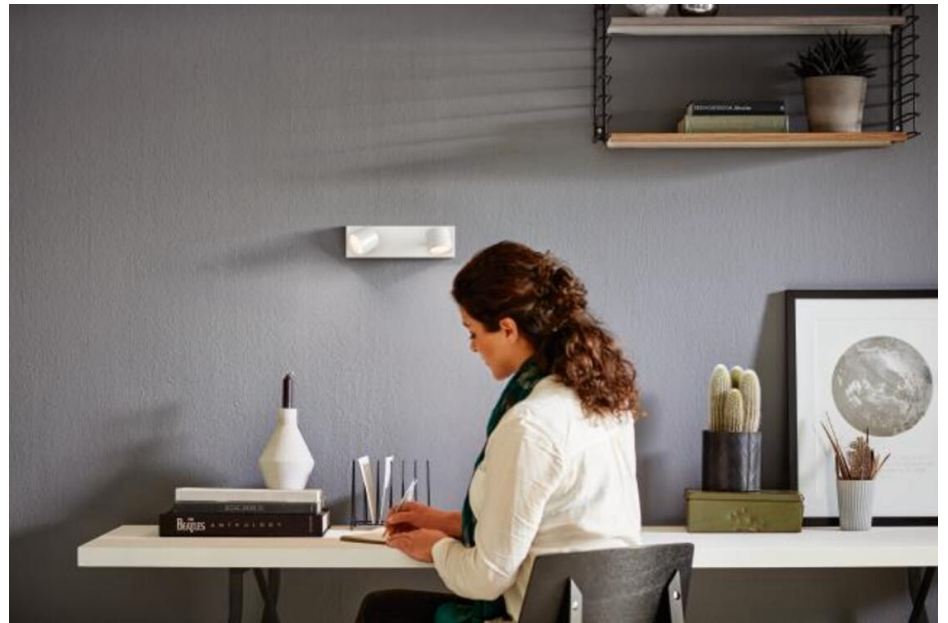

## The more you dim, the warmer the light

Change your room ambience to suit whatever you're doing. With Philips WarmGlow LED spots, you can smoothly dim to the right light level – from a bright functional light to an inviting, cosy, warm glow. The more you dim, the warmer the light.