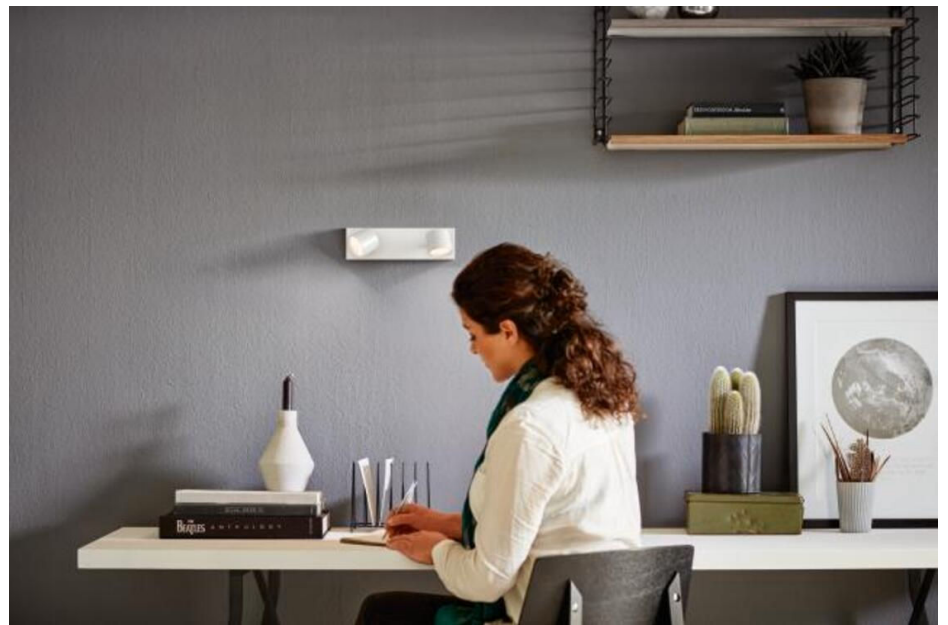

The more you dim, the warmer the light

Change your room ambience to suit whatever you're doing. With Philips WarmGlow LED spots, you can smoothly dim to the right light level – from a bright functional light to an inviting, cosy, warm glow. The more you dim, the warmer the light.

Lighting for your convenience and peace of mind

- ClickFix easy mounting
- Get high-quality LED light, while saving energy
- Lamp lifetime for up to 30 years of use
- Instant brightness when switched on
- High light output - 1,000 lumen
- Designed for the comfort of your eyes
- Integrated LED light
- 5-year warranty for peace of mind