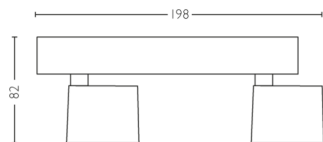

PHILIPS

Star Ceiling/Wall Spotlight 2x 11.5W

Ceiling/Wall Spotlights

2200-2700K

White

Dimmable; WarmGlow

Easy to install with ClickFix

56242/31/P0