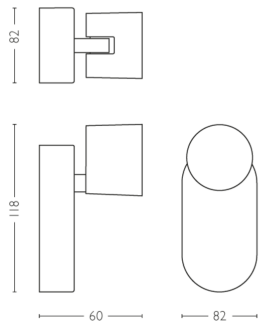

The more you dim, the warmer the light

Change your room ambience to suit whatever you're doing. With Philips WarmGlow LED spots, you can smoothly dim to the right light level – from a bright functional light to an inviting, cosy, warm glow. The more you dim, the warmer the light.

Lighting for your convenience and peace of mind

- ClickFix easy mounting
- Get high-quality LED light, while saving energy
- Lamp lifetime for up to 30 years of use
- Instant brightness when switched on
- High light output – 500 lumen
- Designed for the comfort of your eyes
- Integrated LED light
- 5-year warranty for peace of mind

Versatile lighting for every moment of your day

- Change the ambience with a twist of your dimmer

Superior design for an optimal light effect

- Long-lasting, high-quality materials
- Adjustable spot head for maximum flexibility
- The perfect light beam for accent lighting