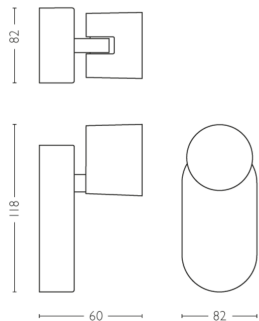

The more you dim, the warmer the light

Change your room ambience to suit whatever you're doing. With Philips WarmGlow LED spots, you can smoothly dim to the right light level – from a bright functional light to an inviting, cosy, warm glow. The more you dim, the warmer the light.

Lighting for your convenience and peace of mind

- ClickFix easy mounting
- Get high-quality LED light, while saving energy
- Lamp lifetime for up to 30 years of use
- Instant brightness when switched on
- High light output – 500 lumen
- Designed for the comfort of your eyes
- Integrated LED light
- 5-year warranty for peace of mind

Versatile lighting for every moment of your day

- Change the ambience with a twist of your dimmer

Superior design for an optimal light effect

- Long-lasting, high-quality materials
- Adjustable spot head for maximum flexibility
- The perfect light beam for accent lighting