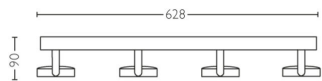

## The more you dim, the warmer the light

Change your room ambience to suit whatever you're doing. With Philips WarmGlow LED spots, you can smoothly dim to the right light level – from a bright functional light to an inviting, cosy, warm glow. The more you dim, the warmer the light.