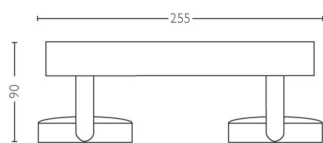

PHILIPS

Clockwork Ceiling/
Wall Spotlight 2x 11.5W

Ceiling/Wall Spotlights

2200-2700K

White

Dimmable; WarmGlow

Easy to install with ClickFix

53172/31/P0