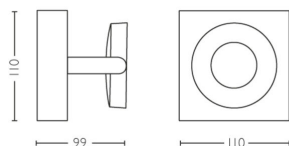

The more you dim, the warmer the light

Change your room ambience to suit whatever you're doing. With Philips WarmGlow LED spots, you can smoothly dim to the right light level – from a bright functional light to an inviting, cosy, warm glow. The more you dim, the warmer the light.

Lighting for your convenience and peace of mind

- ClickFix easy mounting
- Get high-quality LED light, while saving energy
- Lamp lifetime for up to 30 years of use
- Instant brightness when switched on
- High light output – 500 lumen
- Designed for the comfort of your eyes
- Integrated LED light
- 5-year warranty for peace of mind

Versatile lighting for every moment of your day

- Change the ambience with a twist of your dimmer

Superior design for an optimal light effect

- Long-lasting, high-quality materials
- Adjustable spot head for maximum flexibility
- The perfect light beam for accent lighting