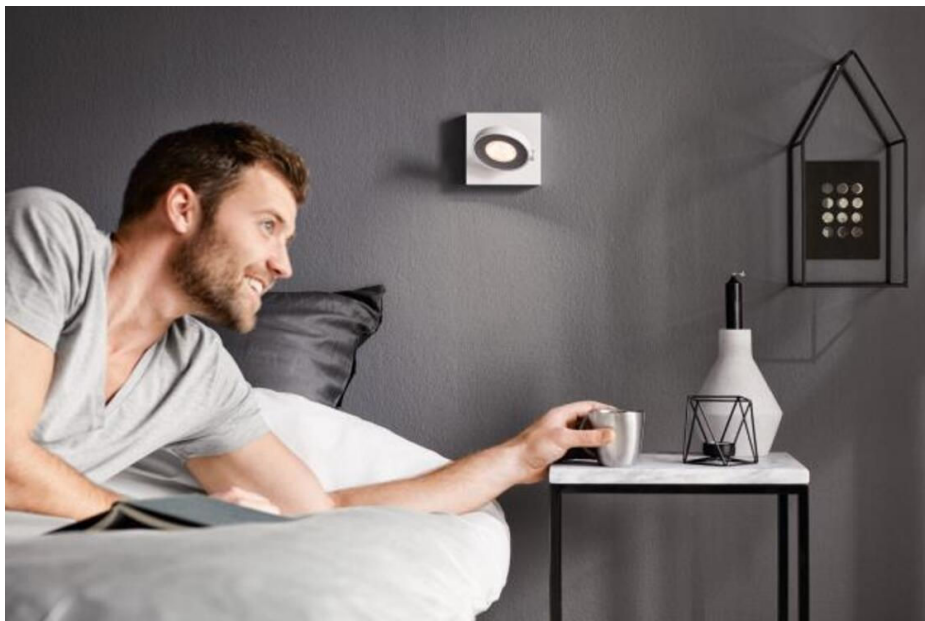

The more you dim, the warmer the light

Change your room ambience to suit whatever you're doing. With Philips WarmGlow LED spots, you can smoothly dim to the right light level – from a bright functional light to an inviting, cosy, warm glow. The more you dim, the warmer the light.

Lighting for your convenience and peace of mind

- ClickFix easy mounting
- Get high-quality LED light, while saving energy
- Lamp lifetime for up to 30 years of use
- Instant brightness when switched on
- High light output – 500 lumen
- Designed for the comfort of your eyes
- Integrated LED light
- 5-year warranty for peace of mind