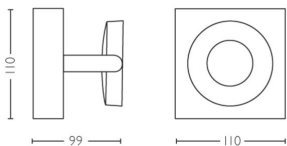

The more you dim, the warmer the light

Change your room ambience to suit whatever you're doing. With Philips WarmGlow LED spots, you can smoothly dim to the right light level – from a bright functional light to an inviting, cosy, warm glow. The more you dim, the warmer the light.

Lighting for your convenience and peace of mind

- ClickFix easy mounting
- Get high-quality LED light, while saving energy
- Lamp lifetime for up to 30 years of use
- Instant brightness when switched on
- High light output – 500 lumen
- Designed for the comfort of your eyes
- Integrated LED light
- 5-year warranty for peace of mind

Versatile lighting for every moment of your day

- Change the ambience with a twist of your dimmer

Superior design for an optimal light effect

- Long-lasting, high-quality materials
- Adjustable spot head for maximum flexibility
- The perfect light beam for accent lighting