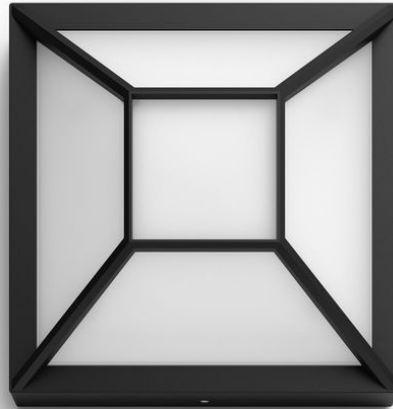

PHILIPS

Drosera Wall Light
12W

myGarden

2700K

Black

Water Resistant

17393/30/PO

Enjoy a beautiful garden with light

The Philips Drosera LED outdoor light is fashioned from durable, high-quality anthracite aluminium. It's design can be used both for wall and ceiling application. It has a powerful, diffuse, warm white light to fully enjoy your outdoor areas.