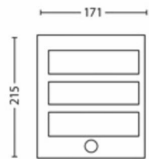

Always light when you come home

This curved Philips Python LED outdoor wall light in stainless steel casts plenty of diffuse warm white light up and down an outdoor wall. The smart frontside panels also provide illumination. With a motion sensor for your personal safety.

Sustainable light solutions

- Energy saving
- High quality LED light
- Long operating life of up to 25 years
- Warm white light
- Philips offers a 5-year warranty on the LED module and driver

Designed for your garden

- Motion sensor included, for convenience and reassurance
- IP44 - weatherproof