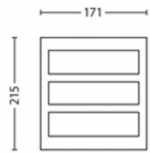

Enjoy a beautiful garden with light

This curved Philips Python LED outdoor wall light in pure stainless steel casts plenty of diffuse warm white light up and down an outdoor wall. The decorative frontside panels provide additional illumination and a smart design feature.

Sustainable light solutions

- Energy saving
- High quality LED light
- Long operating life of up to 25 years
- Warm white light
- Philips offers a 5-year warranty on the LED module and driver

Designed for your garden

- IP44 - weatherproof