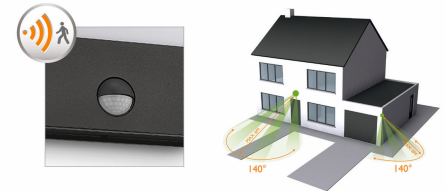

A motion sensor is included to welcome you when you return home or let you know when someone has arrived. When the sensor detects movement, the lamp switches on automatically.

Easy-to-set-up sensor

A simple set-up procedure makes it easy to select when and for how long the automatic sensor switches on the lamp(s).