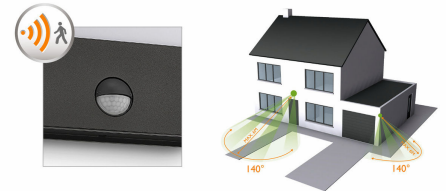

A motion sensor is included to welcome you when you return home or let you know when someone has arrived. When the sensor detects movement, the lamp switches on automatically.

Easy-to-set-up sensor

A simple set-up procedure makes it easy to select when and for how long the automatic sensor switches on the lamp(s).