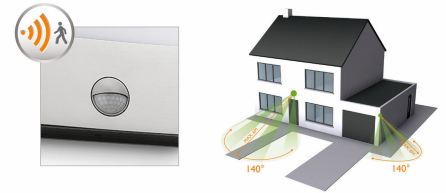

Motion sensor included

A motion sensor is included to welcome you when you return home or let you know when someone has arrived. When the sensor detects movement, the lamp switches on automatically.