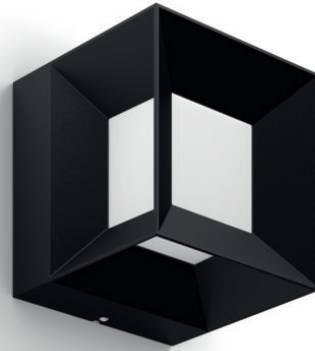

# PHILIPS

Parterre Wall Light  
7.5W

myGarden

2700K

Black

Water Resistant

16480/30/P0

## Enjoy a beautiful garden with light

The Philips Parterre LED black outdoor wall light suspends a cube of light within a durable die-cast aluminium cradle. The ingenious design catches the eye, and casts beams of warm white light in all directions on your wall.