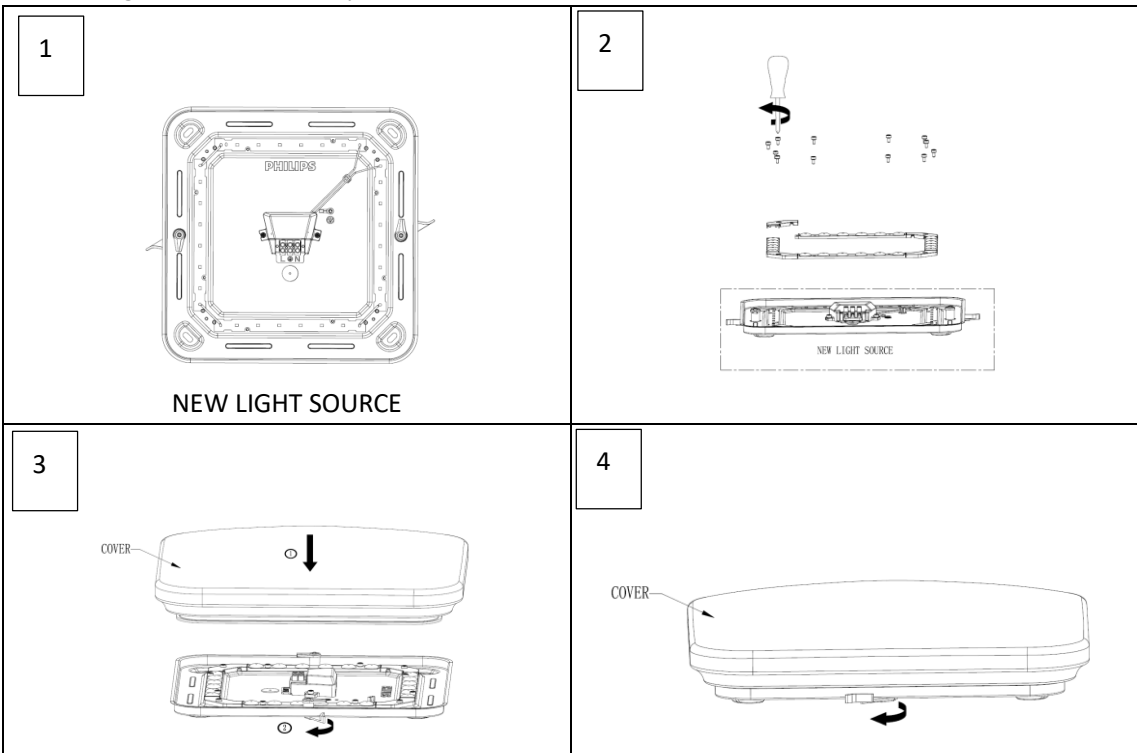

Plastic part	Electrical part	Metal part
Cover 	PCB 	Base 
Lens 	Wire 	Screws 
Other small plastic part:	Other small electrical part	Other small metal part
-Terminal block		
-Connector		
-Driver box		
-Others		

2. Light Source Replaceable description

Non-user replaceable:

a. Old Light Source Disassembly Instruction

b. New Light Source Assembly Instruction:

5

Philips and the Philips shield Emblem are registered trademarks of Koninklijke Philips N.V