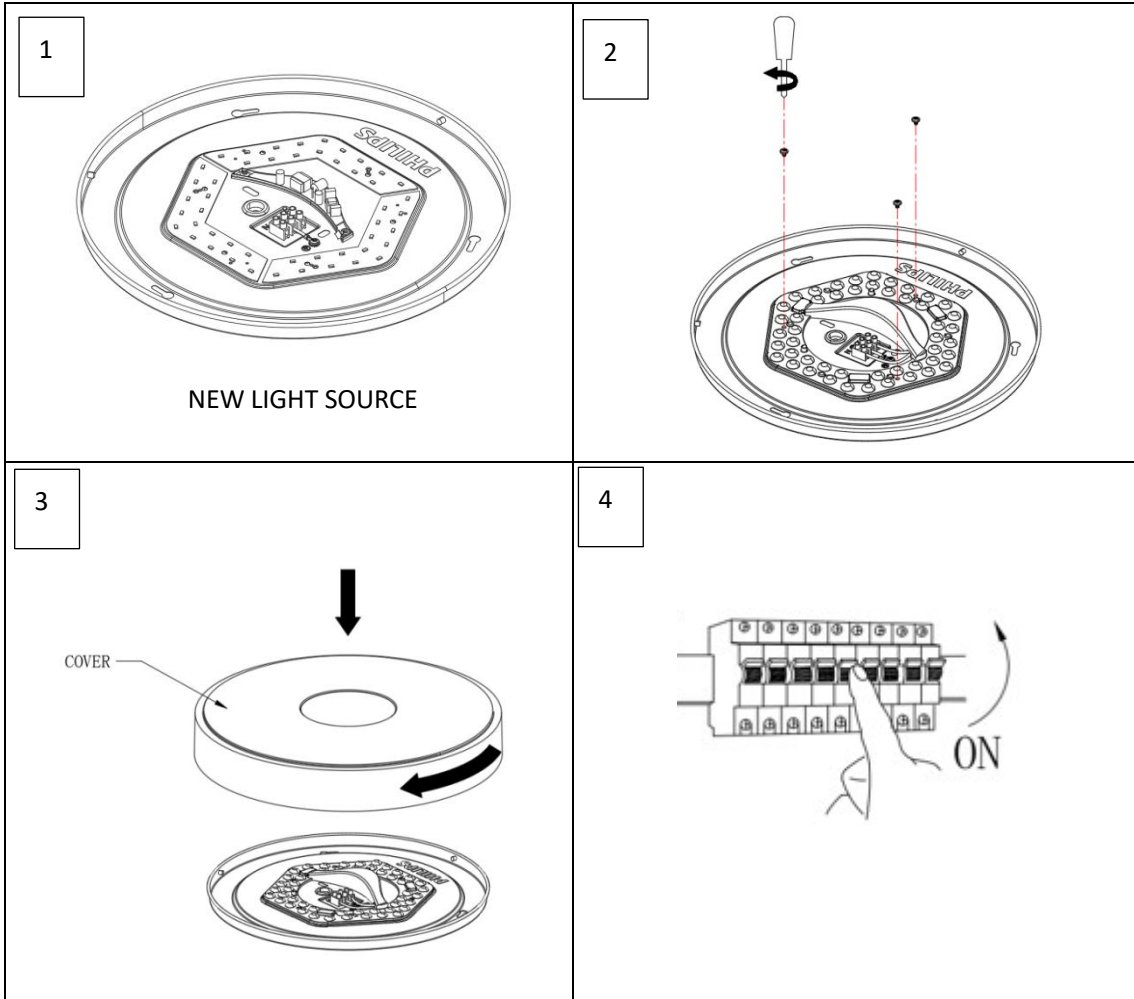

b. New Light Source Assembly Instruction:

Philips and the Philips shield Emblem are registered trademarks of Koninklijke Philips N.V