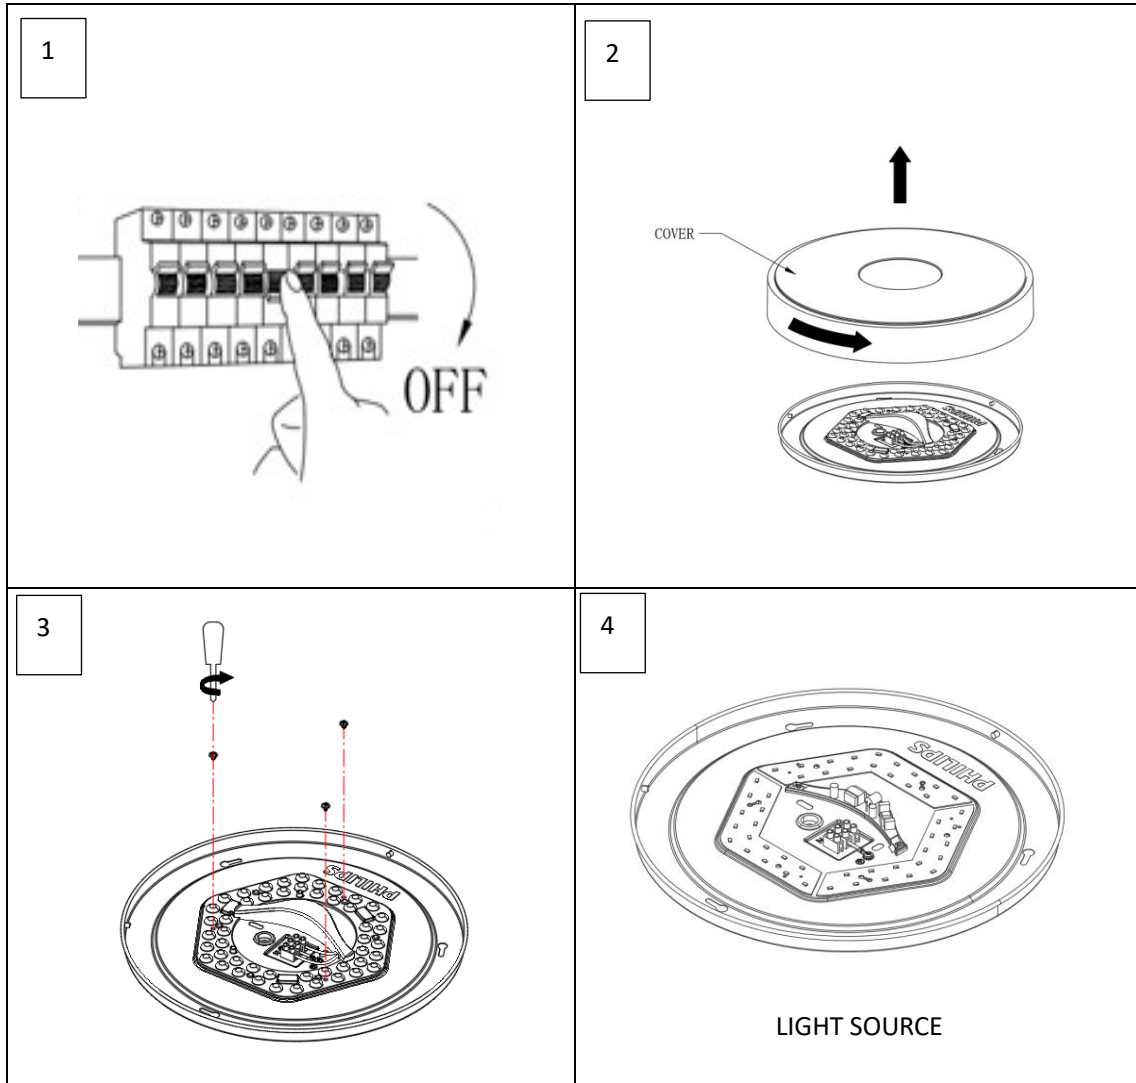

2. Light Source Replaceable description

Non-user replaceable:

a. Old Light Source Disassembly Instruction