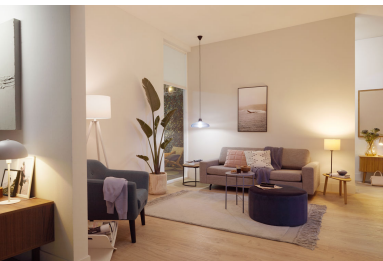

Automate your light with schedules

Automate the lights to fit your daily or weekly routines. Schedule your light to turn on before you arrive home and keep it off when not needed.