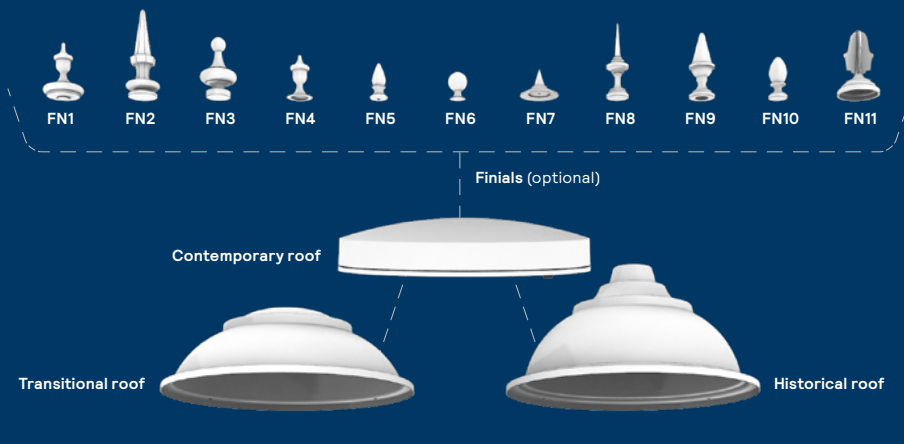

## LED Arm Mount

S-OSAOSC 2  
Contemporary  
dual arm bracket

S-OSAOSC 1A  
Contemporary  
single arm bracket

S-OSAOST 2  
Transitional  
dual arm bracket

S-OSAOST 1A  
Transitional  
single arm bracket

Mix components to create your own personal style and accentuate any outdoor space. OmniScape is designed to meet a broad range of Contemporary, Transitional or Historical lighting applications in a single family.

Finials (optional)

Contemporary roof

Transitional roof

Historical roof