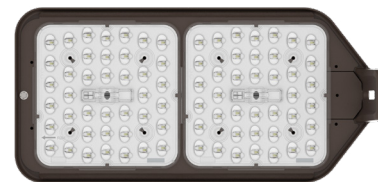

Two-board configuration