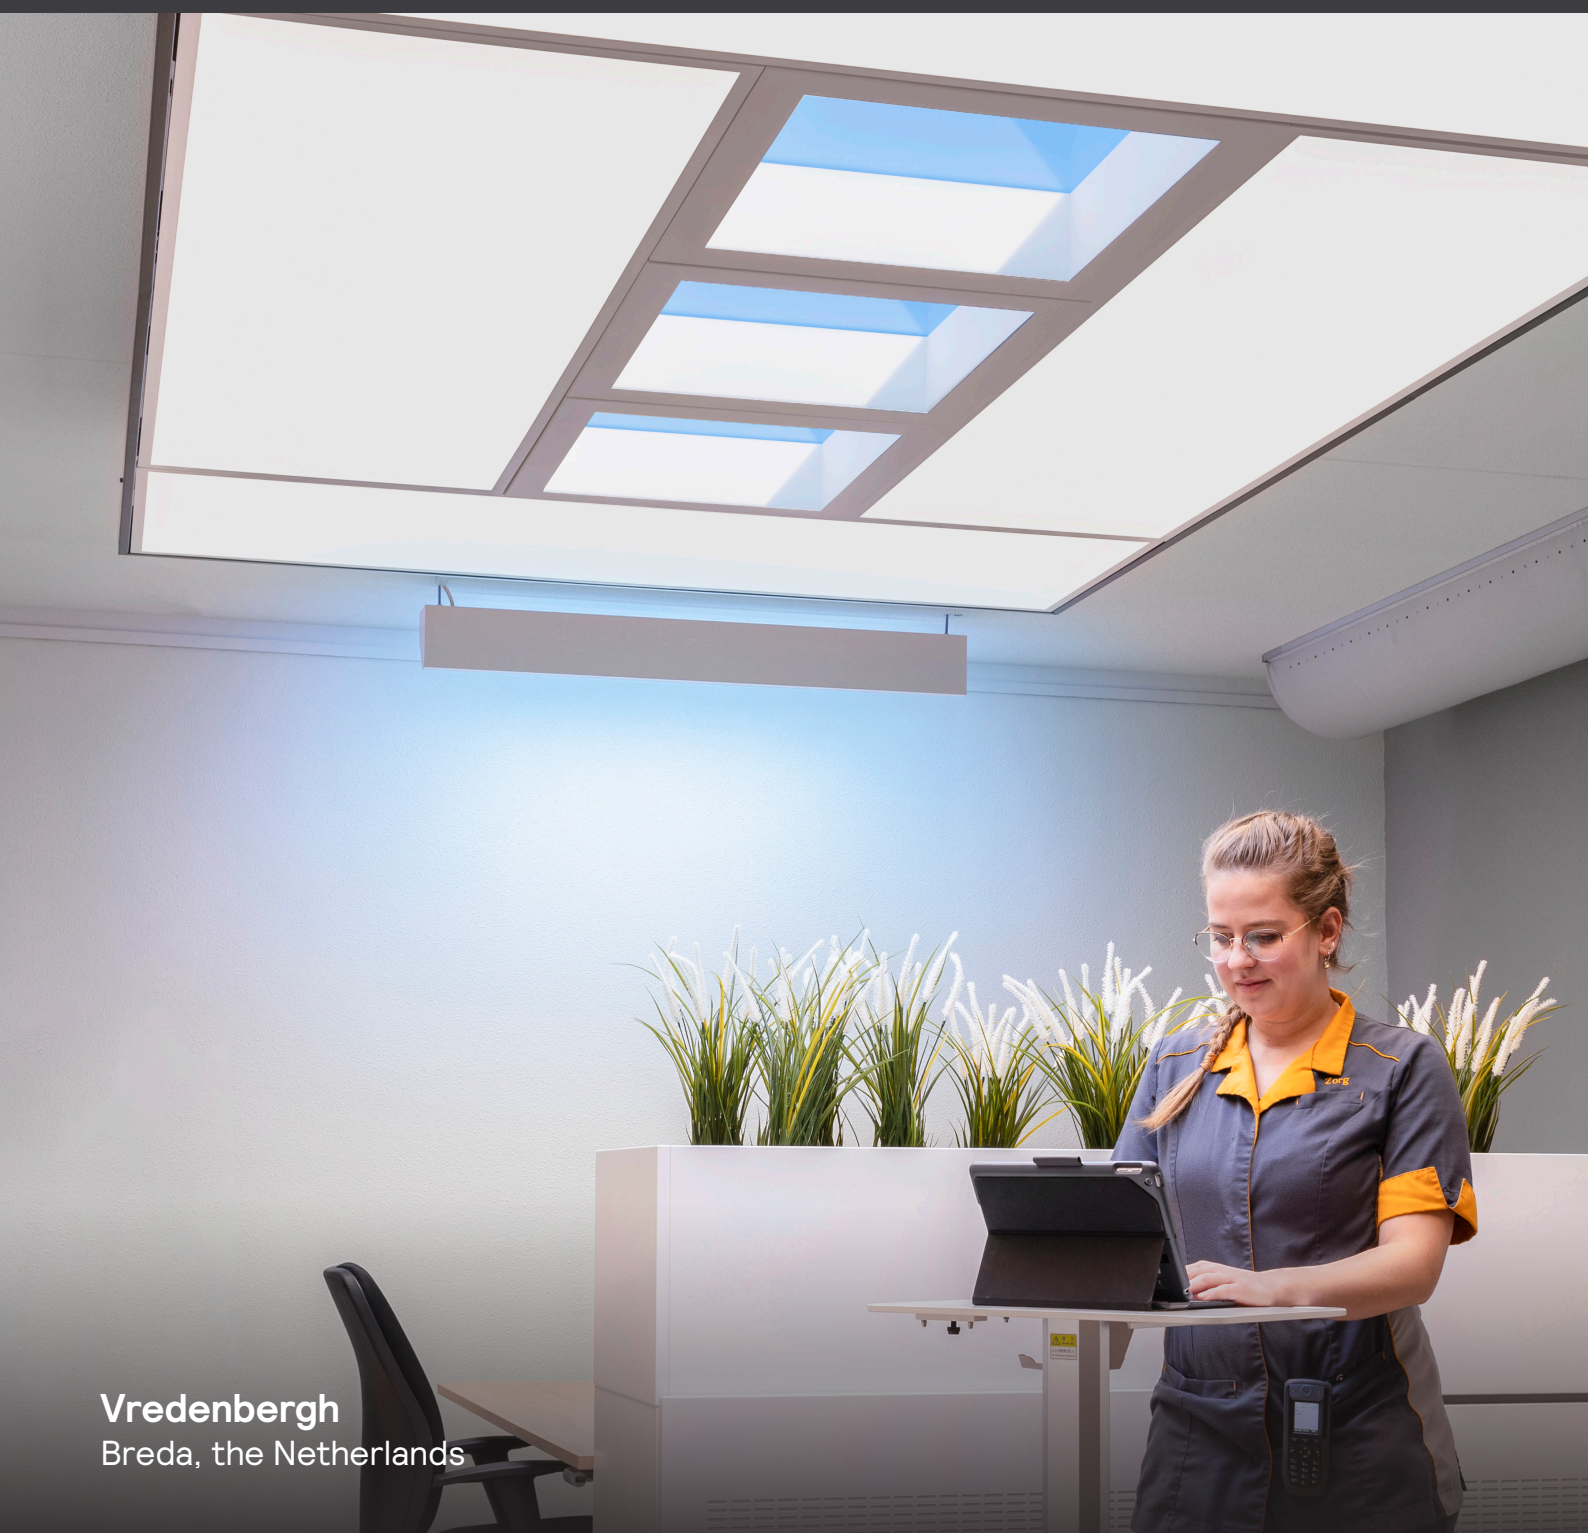

A better 24/7 environment

With NatureConnect we want to show our deep appreciation for our nurses and create a more pleasant 24/7 work environment for them."

Eline van Raak
Facility Manager
Vredenbergh

Vredenbergh
Breda, the Netherlands