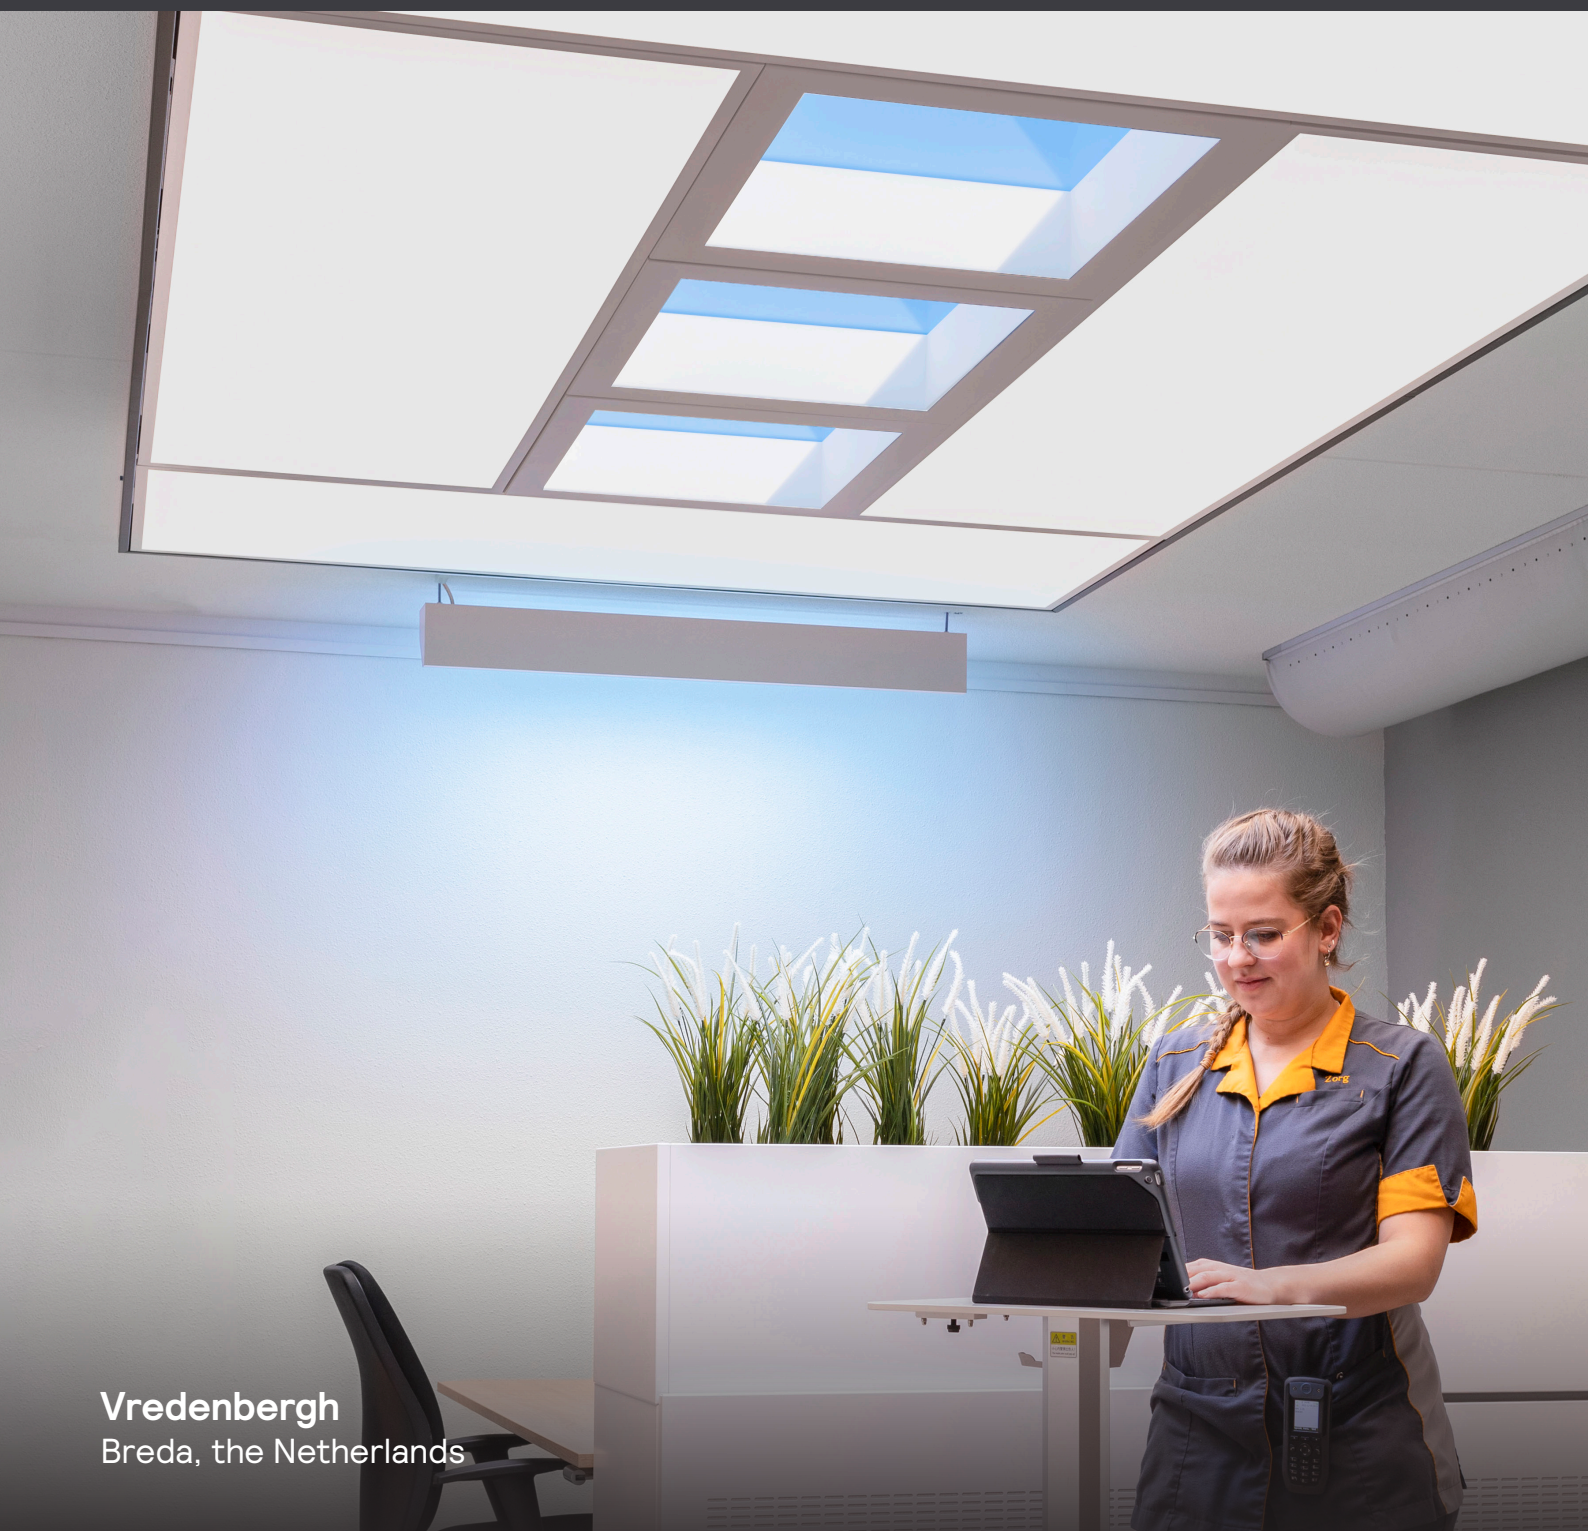

A better 24/7 environment

With NatureConnect we want to show our deep appreciation for our nurses and create a more pleasant 24/7 work environment for them."

Eline van Raak
Facility Manager
Vredenbergh

Vredenbergh
Breda, the Netherlands