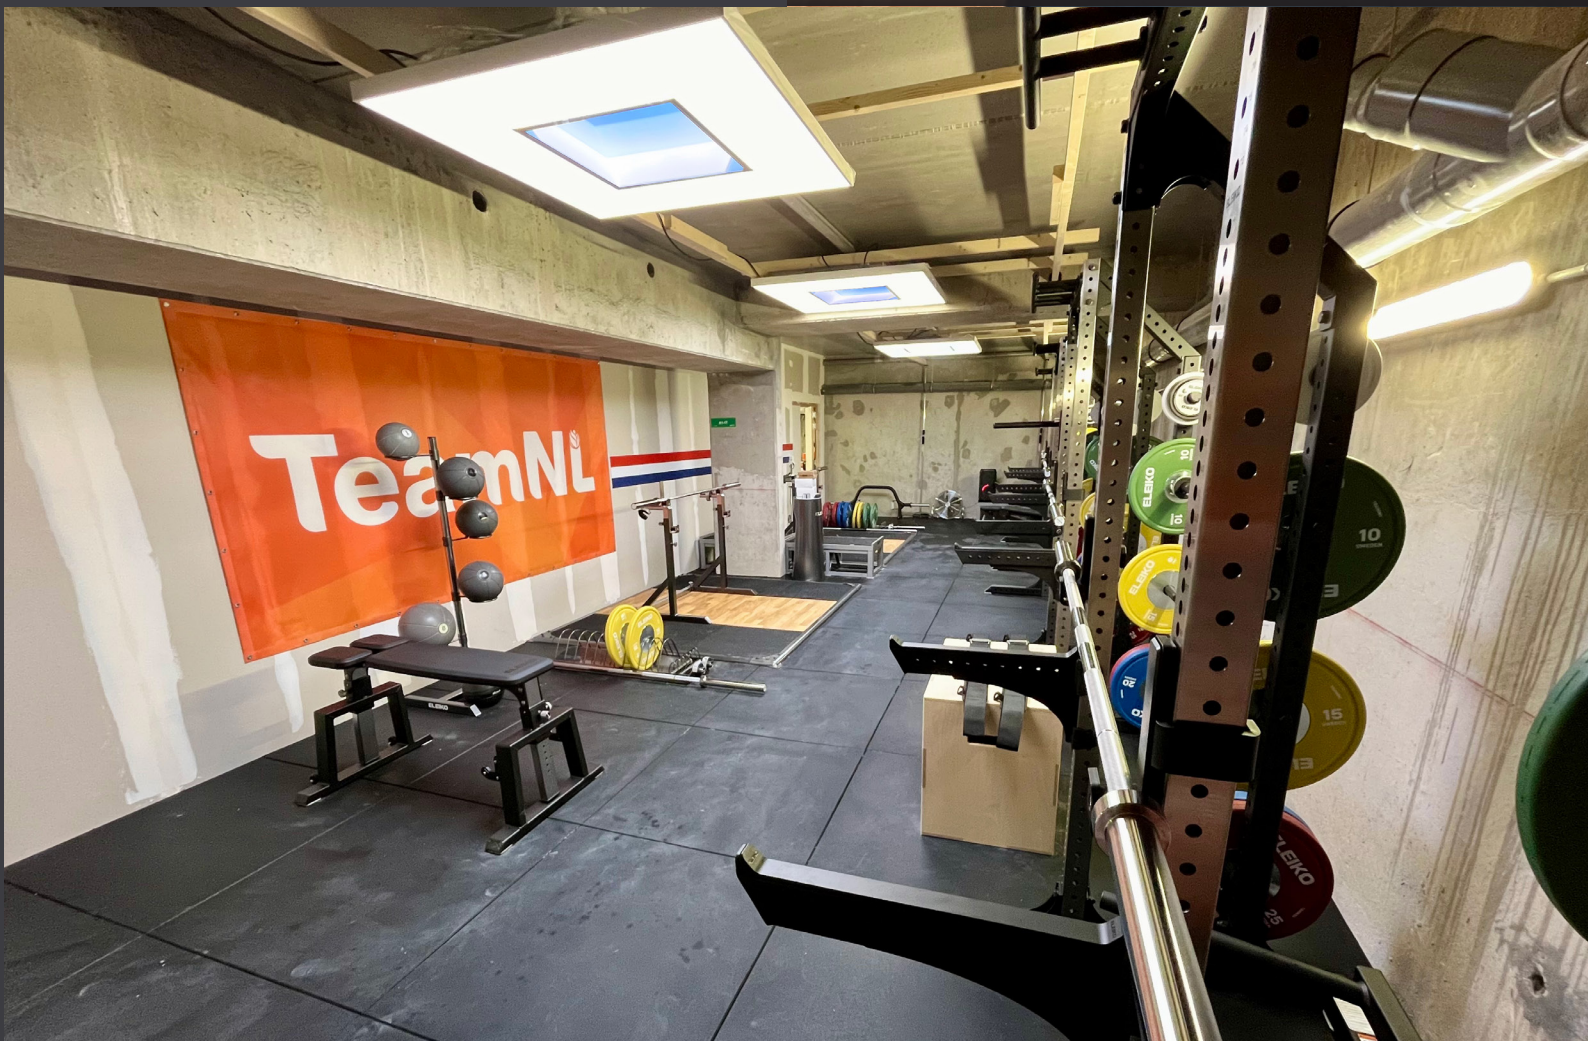

Team NL – Olympics
Paris, France

Control room International Dairy Company