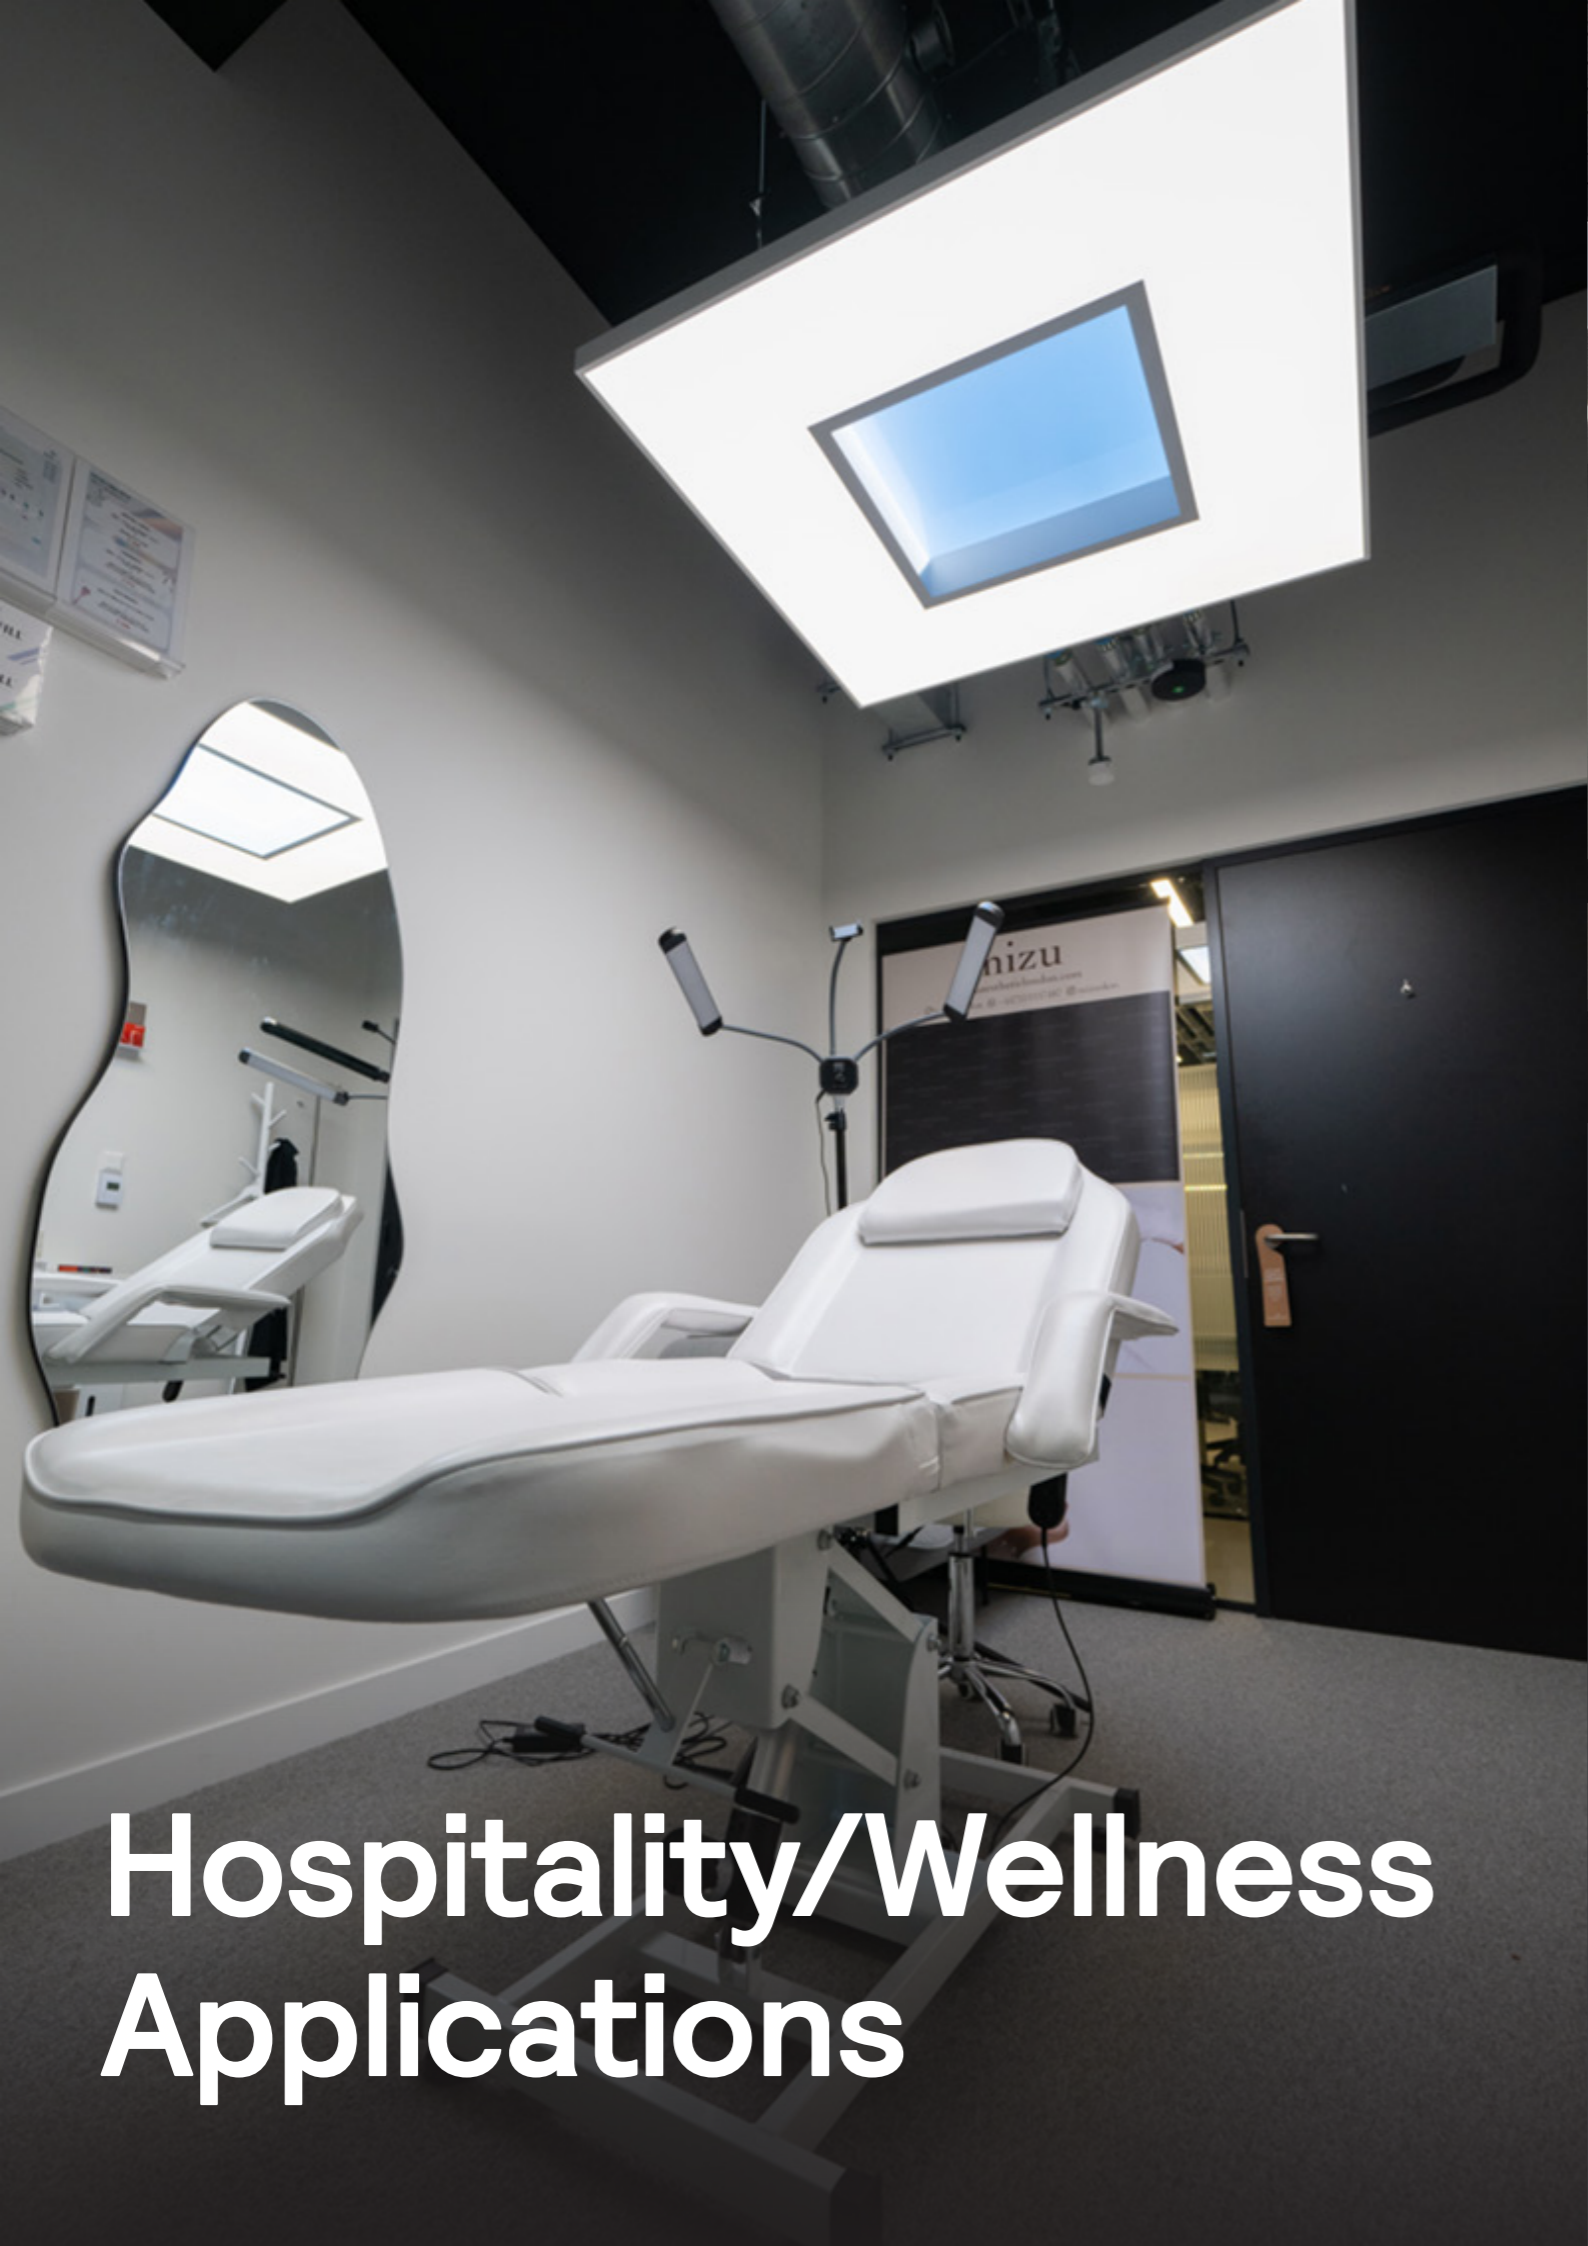

Conference room at Holiday Inn Gare de Lyon Hotel Paris, France

Hospitality/Wellness Applications