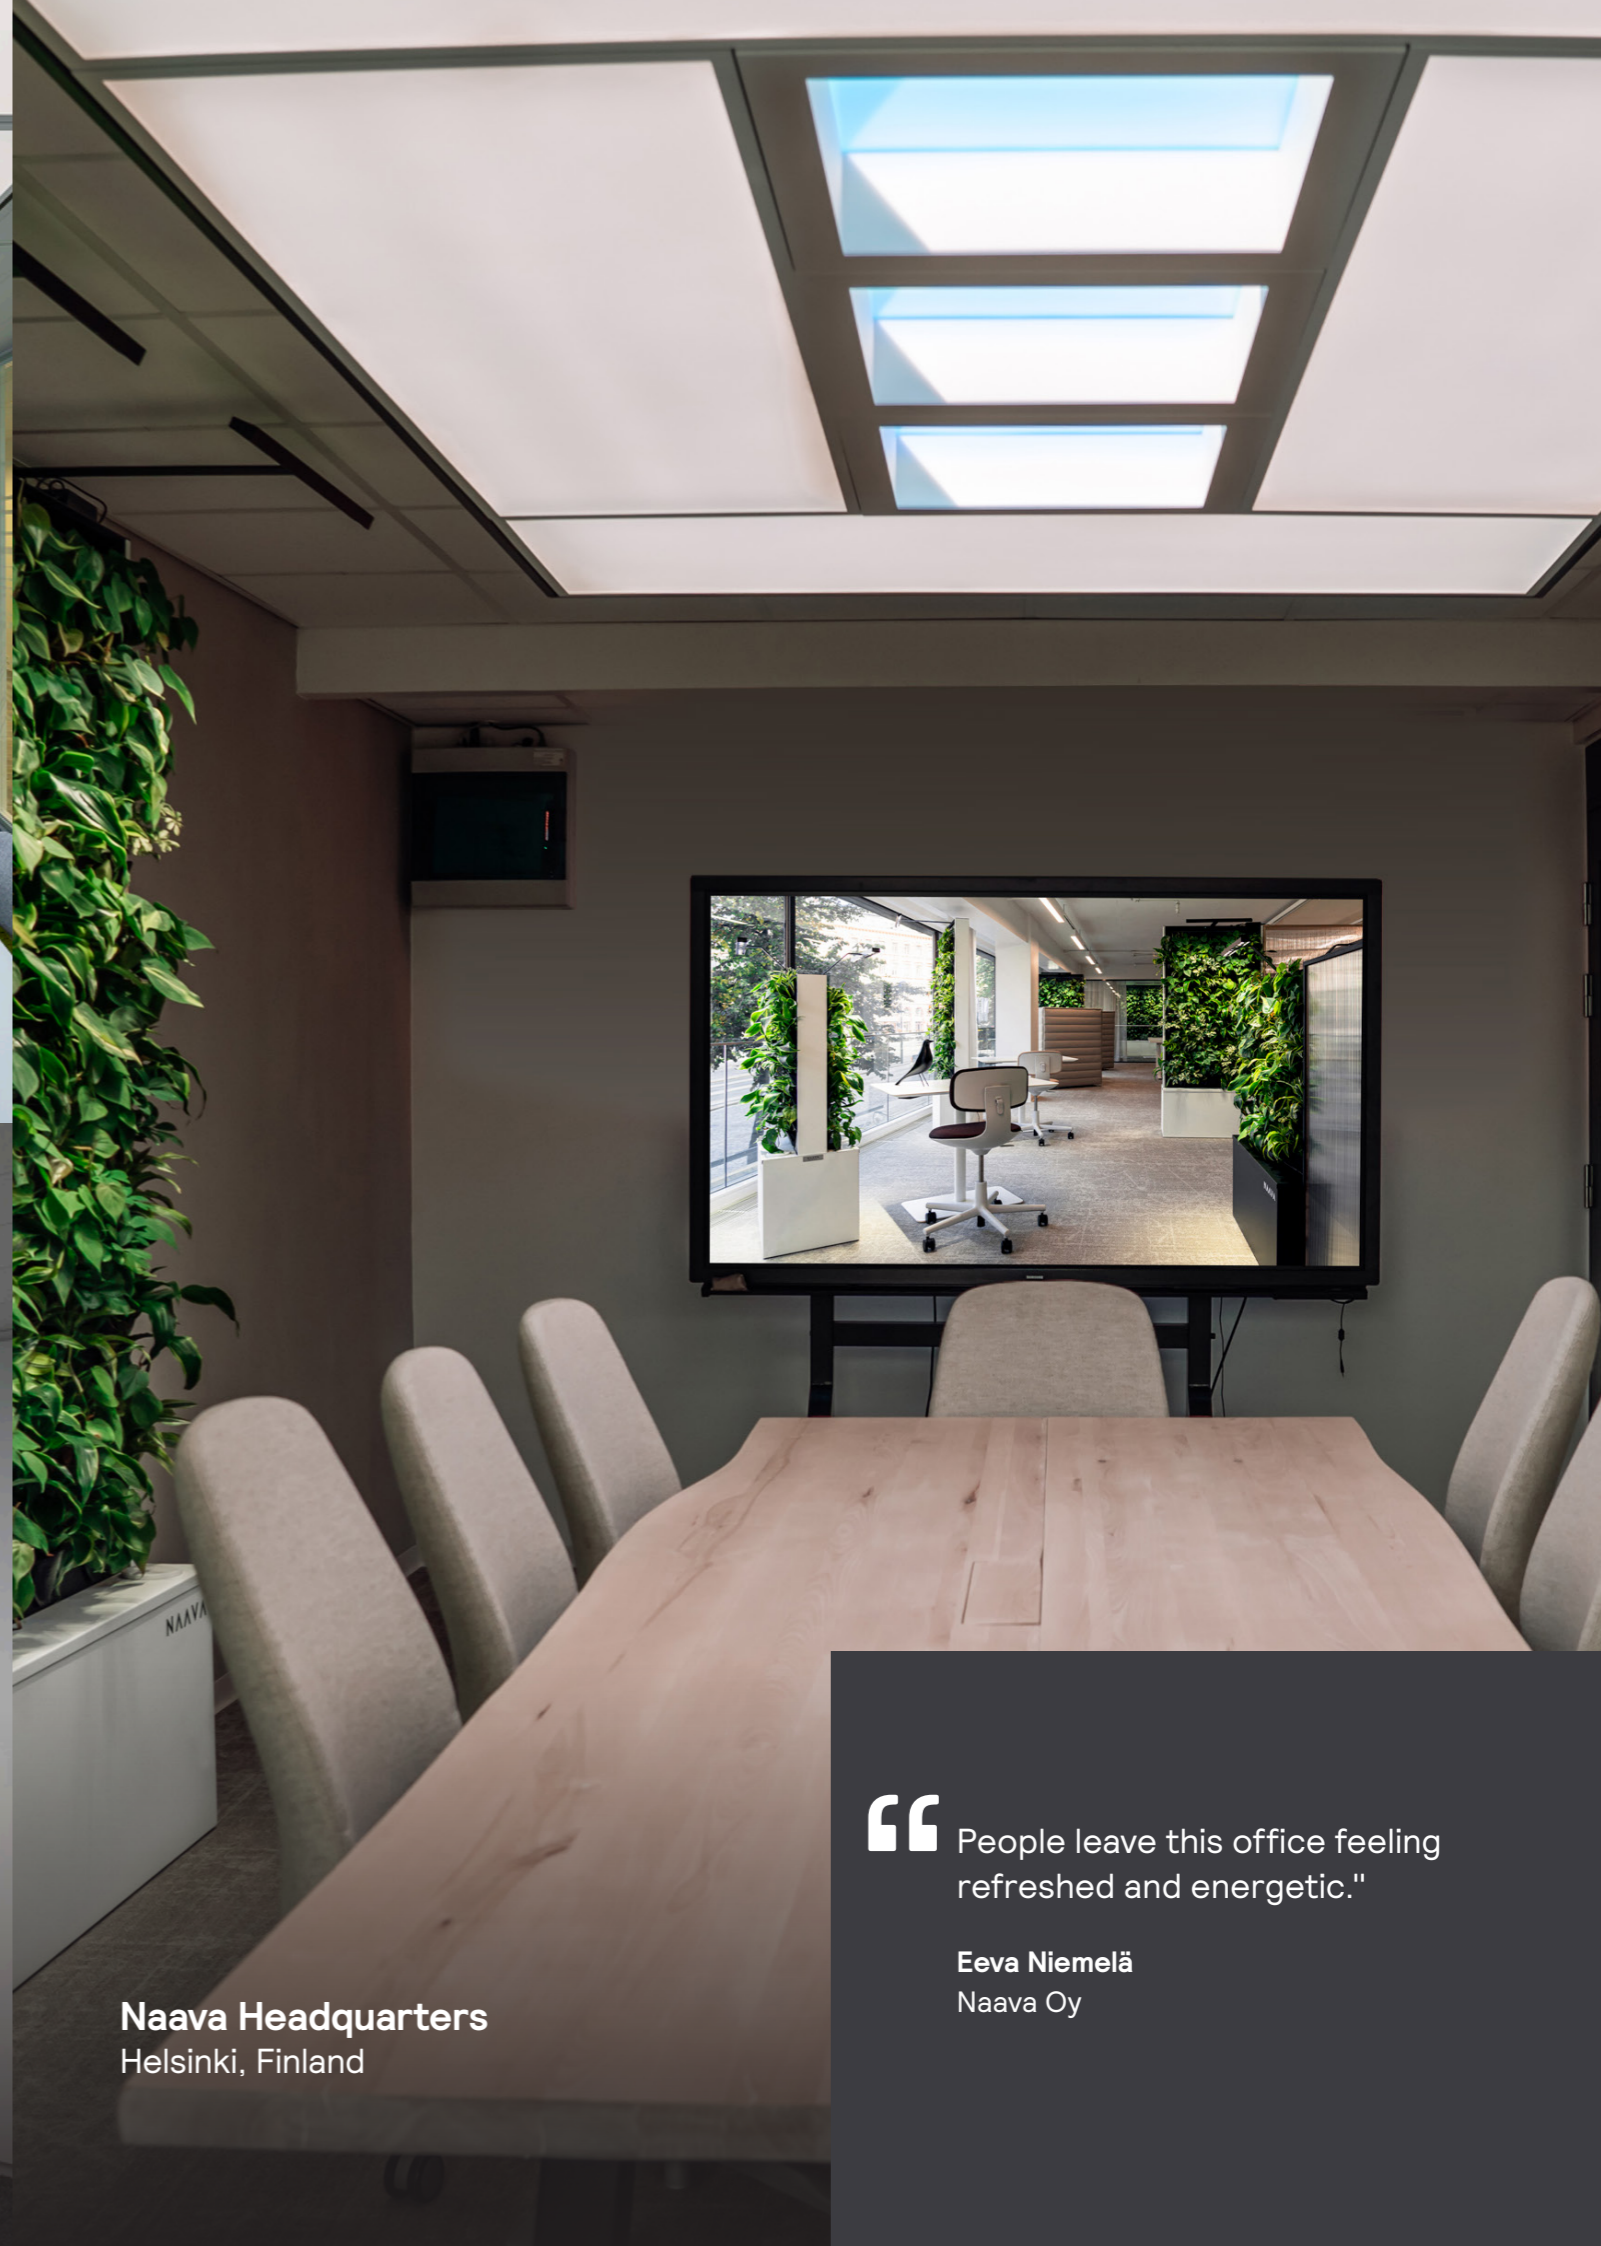

Naava Headquarters
Helsinki, Finland

“ People leave this office feeling refreshed and energetic.”

Eeva Niemelä
Naava Oy