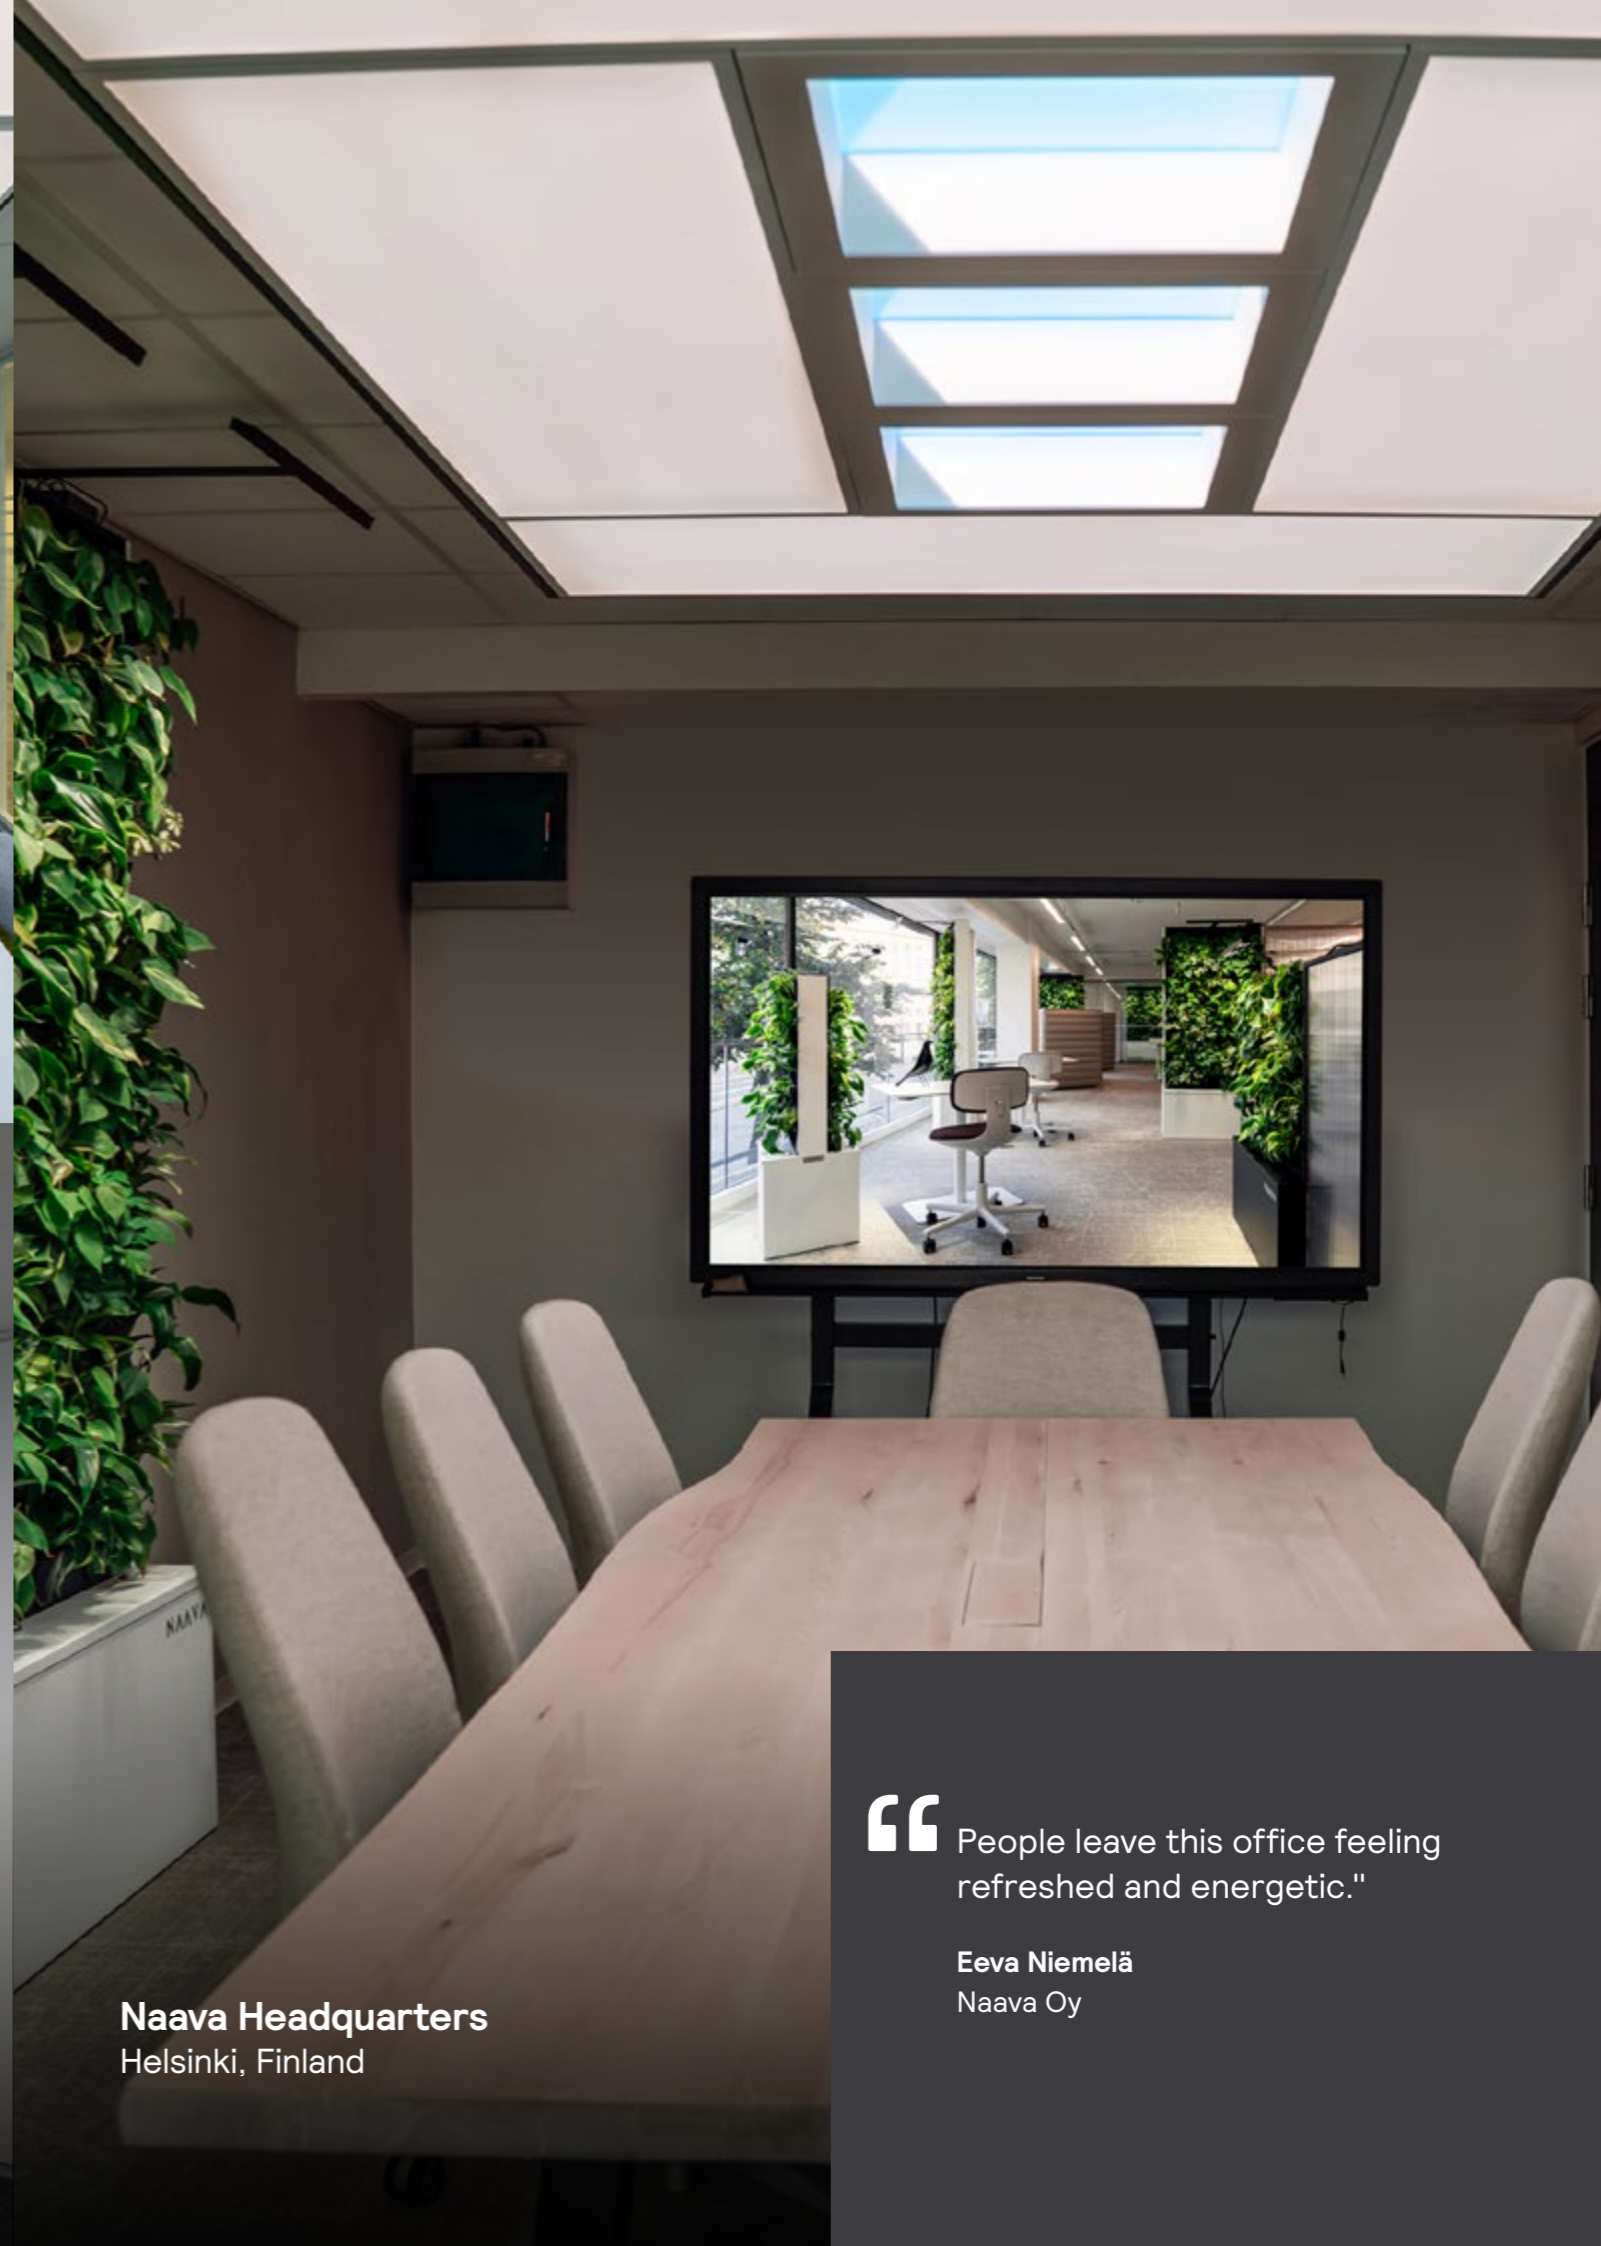

Naava Headquarters
Helsinki, Finland

“ People leave this office feeling refreshed and energetic.”

Eeva Niemelä
Naava Oy