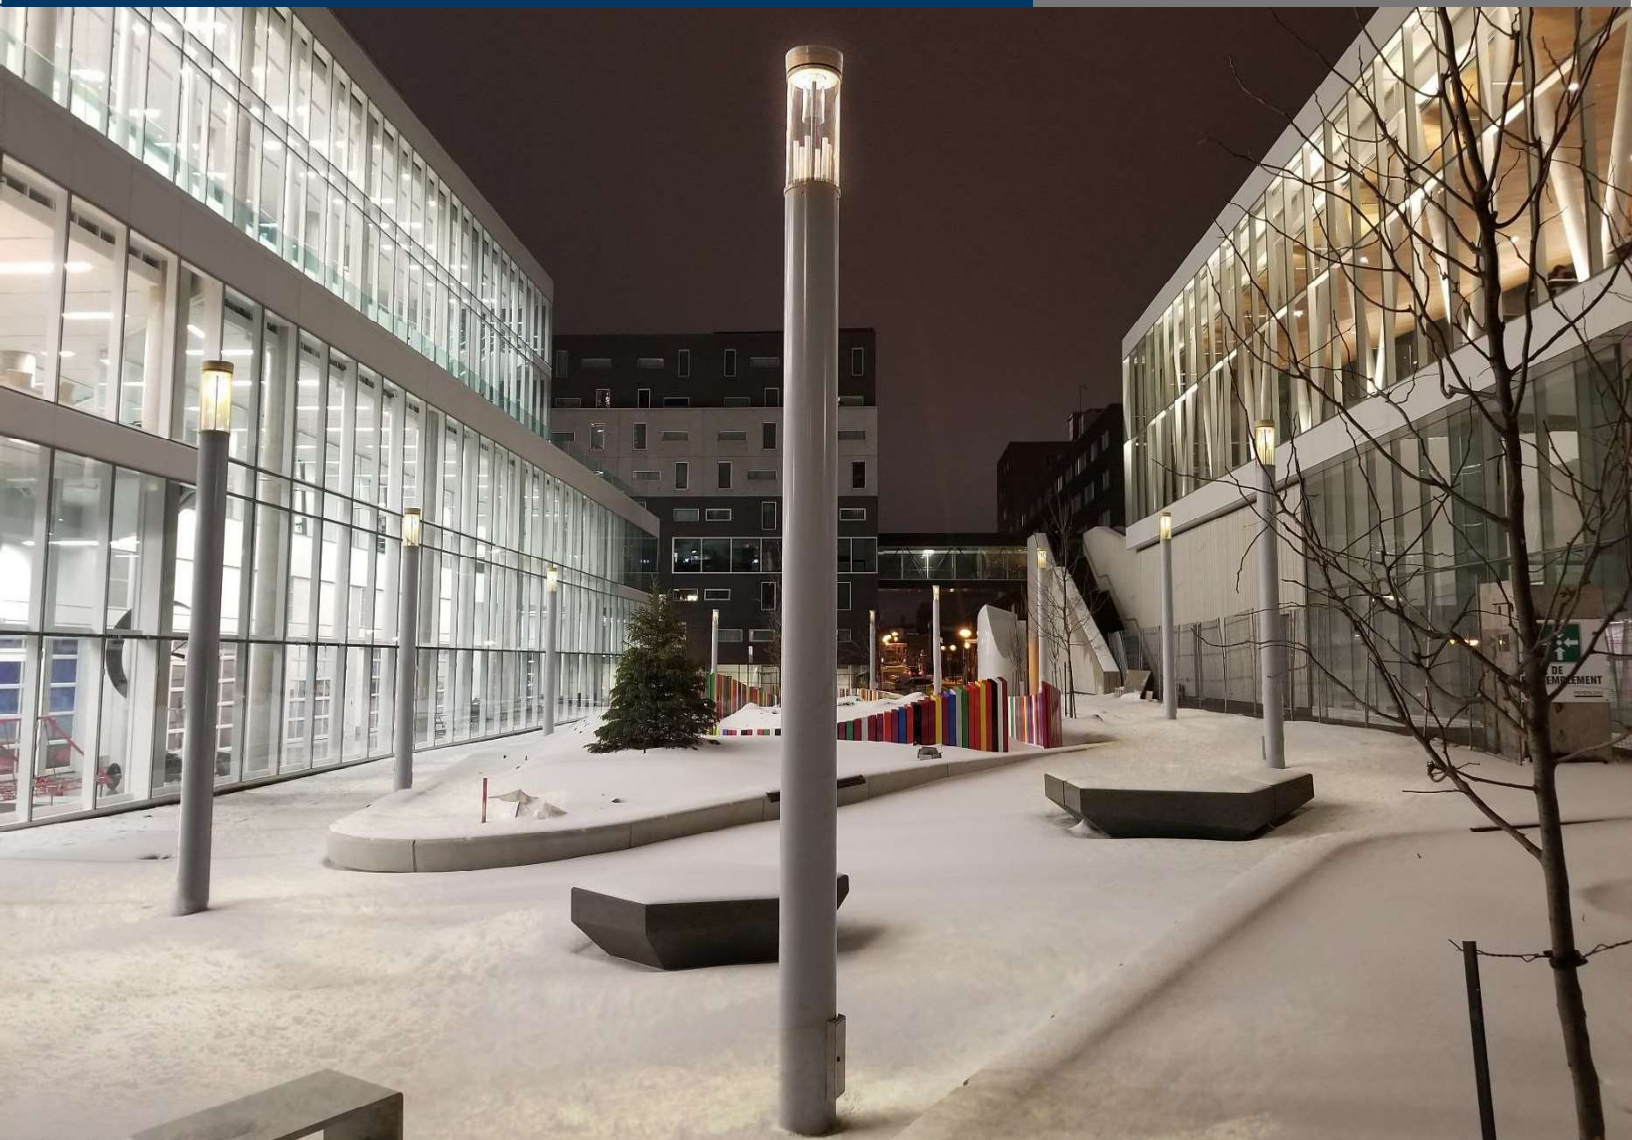

LUMEC

by  Signify

Urban

Light Column

All in one solution merging sleek design and technologies for public area - security, attractiveness.

Thanks to an elegant Light column that can offer Full integrated camera, Wi-Fi solution and dimming control.

Light Column

The light column offers solutions for urban areas to ensure the safety of people as well as a usable, efficient and attractive environment, which are generally not all aligned in an all-in-one solution.

Innovating ClearGuide^R
LED Technology

Fully integrated and
connected Wi-Fi solution

Box for electrical outlet
including key lock

10" ø aluminum pole

Waterproof case
for HD camera
IK08 / IP66