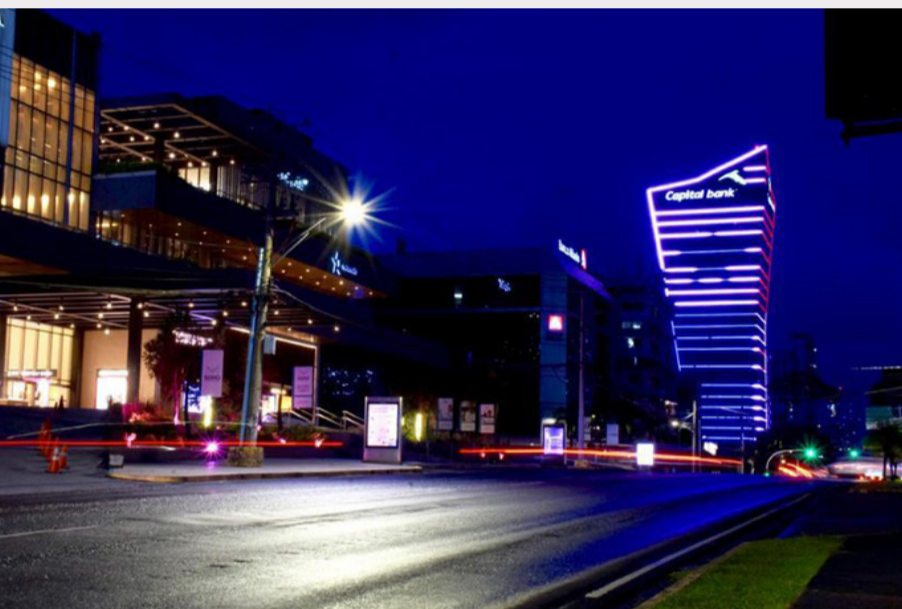

Capital Bank

Panama City, Panama

Owners of Capital Bank in Panama City were not satisfied with the building's previous illumination project. They were also looking for a way to make the building more visible on a main street, located in Panama's financial district.

Finding a solution

The client turned to Signify for a new lighting solution. This was accomplished by combining Color Kinetics iColor Flex LMX gen2 (now specified with Flex Compact gen3, RGB) luminaires with a Light System Manager gen5 controller, and installing Interact Landmark to enable remote management of the light shows.

A spectacle

It was important that the project be completed by the Panamanian National Holidays during the first week of November.

Now, with the lighting installation ready before the national celebration, the Capital Bank provides a stunning light spectacle, making it visible even from far away.