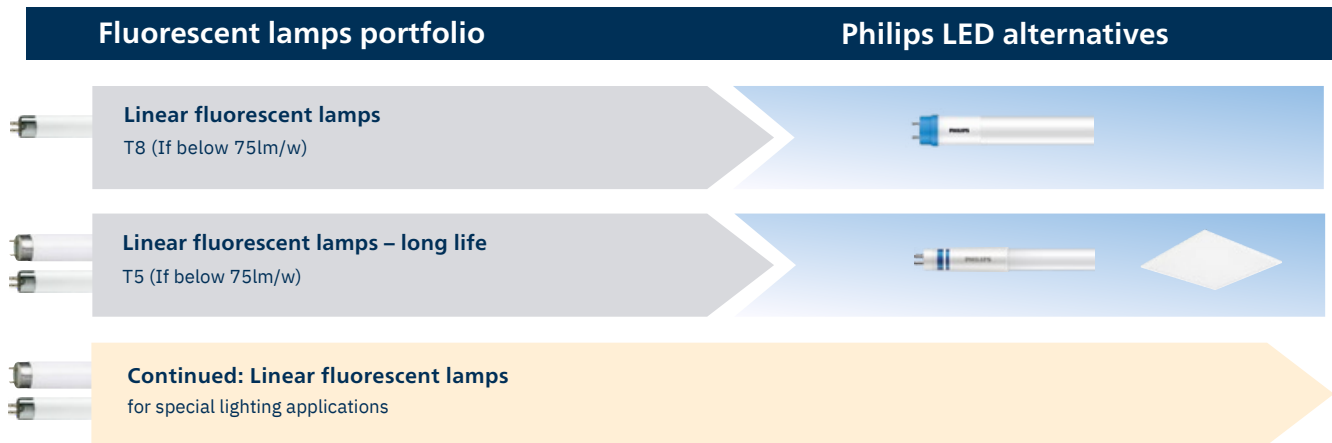

Switching to LED made easy

Use these overviews to see which lamps are affected by the regulations, when they will phase out, and which Philips LED lamps and luminaires offer hassle-free replacement.

Products affected by NEA's regulations

Phase out by
Apr 2025

Be prepared – with Philips LED solutions

- Highest standard LED technology offers many benefits:
- Drastically reduced energy costs and a longer lifetime
- Similar, or even enhanced, lighting results compared to conventional products – with lower maintenance
- LED lamps and luminaires can be integrated into smart lighting systems
- A wide portfolio of future-proof, easy to install and outstanding quality Philips LED lamps and luminaires makes the transition to LED as easy as possible in every application.

Fast and easy to fit

Philips LED lamps and tubes are true retrofit, making them a hassle-free to install solution

Full portfolio

Philips offers a high-quality LED lighting solution for every need and budget

Sustainability

Low energy consumption and a longer lifetime make LED lighting the sustainable choice

Trusted performance

Highest standard LED technology guarantees low maintenance and best lighting results