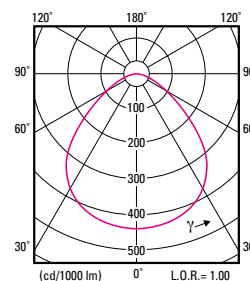

PANEL UGR19 600X600

MAZDA+ RC009B 34S/840 PSU W60L60 OC