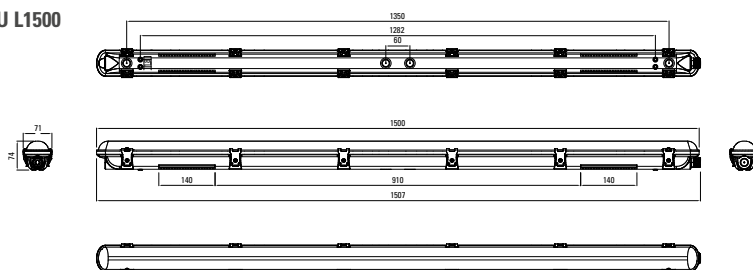

STAGNA 1500mm

MAZDA+ WT009C LED56S/840 PSU L1500