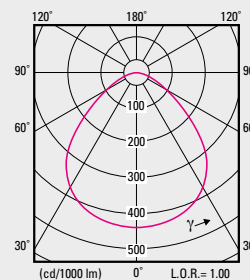

PANEL UGR19 600X600 DALI

MAZDA+ RC009B 34S/840 PSD W60L60 OC