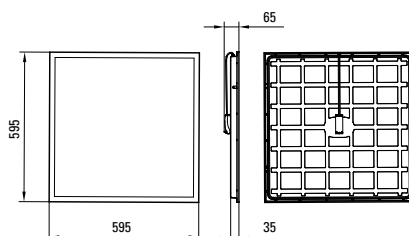

PANEL UGR19 600X600

MAZDA+ RC009B 34S/840 PSU W60L60 OC