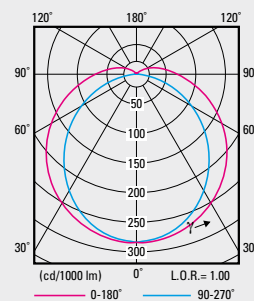

Stagna 1500mm 7400lm

MAZDA+ WT009C LED74S/840 PSU L1500

Descrizione prodotto	Flusso luminoso	Durata di vita	Efficienza (±10 %)	CRI	Temp. colore	IP	IK	Driver	Garanzia	Codice
	lm		lm/W		K				Anni	
Versione 1200mm										
MAZDA+ WT009C LED36S/840 PSU L1200	3600	50 kh L70	120	80	4000	IP65	IK08	PSU	5	52990899
MAZDA+ WT009C LED36S/840 PSU L1200 TW1	3600	50 kh L70	120	80	4000	IP65	IK08	PSU	5	52991599
Versione 1500mm										
MAZDA+ WT009C LED56S/840 PSU L1500	5600	50 kh L70	120	80	4000	IP65	IK08	PSU	5	52992299
MAZDA+ WT009C LED56S/840 PSU L1500 TW1	5600	50 kh L70	120	80	4000	IP65	IK08	PSU	5	52993999
MAZDA+ WT009C LED74S/840 PSU L1500	7400	50 kh L70	120	80	4000	IP65	IK08	PSU	5	52994699