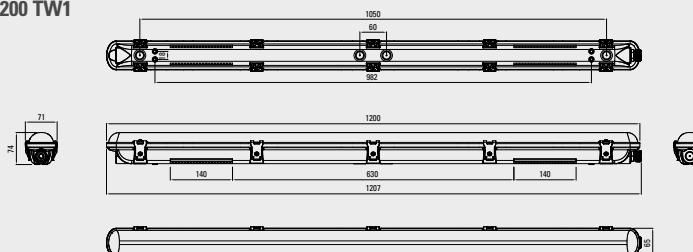

STAGNA 1200mm con cablaggio passante

MAZDA+ WT009C LED36S/840 PSU L1200 TW1