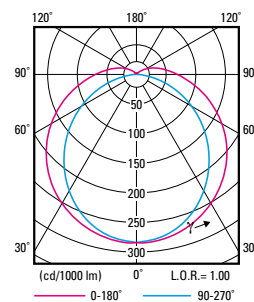

STAGNA 1200mm

MAZDA+ WT009C LED36S/840 PSU L1200