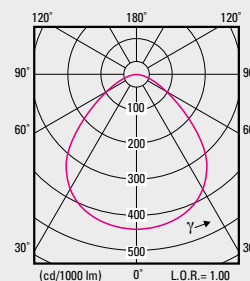

Prodotto

Disegni dimensionali

Fotometrie

**PANEL UGR19 1200X300**

MAZDA+ RC009B 34S/840 PSU W30L120 OC

**PANEL UGR19 1200X300 DALI**

MAZDA+ RC009B 34S/840 PSD W30L120 OC

**PANEL UGR19 600X600**