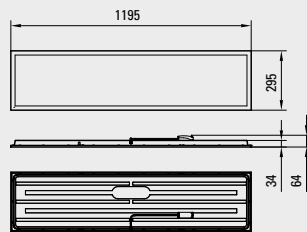

PANEL UGR22 1200X300

MAZDA+ RC009B 34S/840 PSU W30L120 NOC