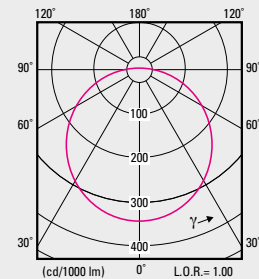

PANEL UGR22 1200X300

MAZDA+ RC009B 34S/840 PSU W30L120 NOC