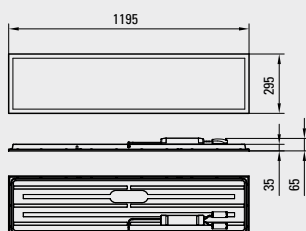

PANEL UGR19 600X600 DALI

MAZDA+ RC009B 34S/840 PSD W60L60 OC