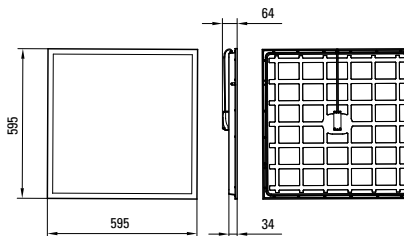

PANEL UGR22 600X600

MAZDA+ RC009B 34S/840 PSU W60L60 NOC

Descrizione prodotto	Flusso luminoso	Durata di vita	Efficienza	CRI (±10 %)	Temp. colore	IP	IK	Rischio fotobiologico	UGR	Driver	Garanzia	Codice
	lm		lm/W		K						Anni	
Versione 600x600												
MAZDA+ RC009B 34S/840 PSU W60L60 OC	3400	50 kh L70	100	80	4000	IP20	IK02	RG0	19	PSU	5	53067699
MAZDA+ RC009B 34S/840 PSU W60L60 NOC	3400	50 kh L70	100	80	4000	IP20	IK02	RG0	22	PSU	5	53068399
MAZDA+ RC009B 34S/840 PSD W60L60 OC	3400	50 kh L70	100	80	4000	IP20	IK02	RG0	19	PSD	5	53069099
Versione 300x1200												
MAZDA+ RC009B 34S/840 PSU W30L120 OC	3400	50 kh L70	100	80	4000	IP20	IK02	RG0	19	PSU	5	53070699
MAZDA+ RC009B 34S/840 PSU W30L120 NOC	3400	50 kh L70	100	80	4000	IP20	IK02	RG0	22	PSU	5	53071399
MAZDA+ RC009B 34S/840 PSD W30L120 OC	3400	50 kh L70	100	80	4000	IP20	IK02	RG0	19	PSD	5	53072099

Codici accessori di fissaggio: fare riferimento alle istruzioni di montaggio