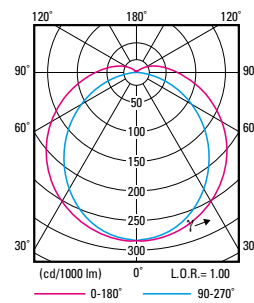

STAGNA 1500mm

MAZDA+ WT009C LED56S/840 PSU L1500