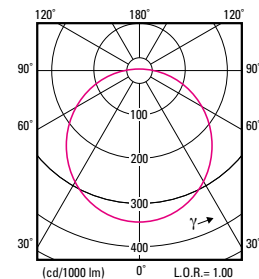

PANEL UGR22 600X600

MAZDA+ RC009B 34S/840 PSU W60L60 NOC

Descrizione prodotto	Flusso luminoso	Durata di vita	Efficienza	CRI (±10 %)	Temp. colore	IP	IK	Rischio fotobiologico	UGR	Driver	Garanzia	Codice
	lm		lm/W		K						Anni	
Versione 600x600												
MAZDA+ RC009B 34S/840 PSU W60L60 OC	3400	50 kh L70	100	80	4000	IP20	IK02	RG0	19	PSU	5	53067699
MAZDA+ RC009B 34S/840 PSU W60L60 NOC	3400	50 kh L70	100	80	4000	IP20	IK02	RG0	22	PSU	5	53068399
MAZDA+ RC009B 34S/840 PSD W60L60 OC	3400	50 kh L70	100	80	4000	IP20	IK02	RG0	19	PSD	5	53069099
Versione 300x1200												
MAZDA+ RC009B 34S/840 PSU W30L120 OC	3400	50 kh L70	100	80	4000	IP20	IK02	RG0	19	PSU	5	53070699
MAZDA+ RC009B 34S/840 PSU W30L120 NOC	3400	50 kh L70	100	80	4000	IP20	IK02	RG0	22	PSU	5	53071399
MAZDA+ RC009B 34S/840 PSD W30L120 OC	3400	50 kh L70	100	80	4000	IP20	IK02	RG0	19	PSD	5	53072099

Codici accessori di fissaggio: fare riferimento alle istruzioni di montaggio