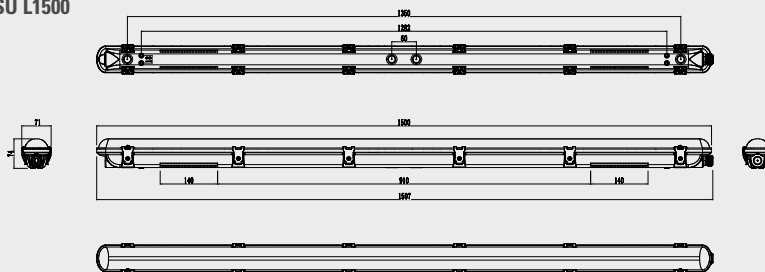

Stagna 1500mm 7400lm

MAZDA+ WT009C LED74S/840 PSU L1500

Descrizione prodotto	Flusso luminoso	Durata di vita	Efficienza (±10 %)	CRI	Temp. colore	IP	IK	Driver	Garanzia	Codice
	lm		lm/W		K				Anni	
Versione 1200mm										
MAZDA+ WT009C LED36S/840 PSU L1200	3600	50 kh L70	120	80	4000	IP65	IK08	PSU	5	52990899
MAZDA+ WT009C LED36S/840 PSU L1200 TW1	3600	50 kh L70	120	80	4000	IP65	IK08	PSU	5	52991599
Versione 1500mm										
MAZDA+ WT009C LED56S/840 PSU L1500	5600	50 kh L70	120	80	4000	IP65	IK08	PSU	5	52992299
MAZDA+ WT009C LED56S/840 PSU L1500 TW1	5600	50 kh L70	120	80	4000	IP65	IK08	PSU	5	52993999
MAZDA+ WT009C LED74S/840 PSU L1500	7400	50 kh L70	120	80	4000	IP65	IK08	PSU	5	52994699