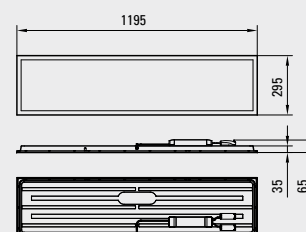

Prodotto

Disegni dimensionali

Fotometrie

**PANEL UGR19 1200X300**

MAZDA+ RC009B 34S/840 PSU W30L120 OC

**PANEL UGR19 1200X300 DALI**

MAZDA+ RC009B 34S/840 PSD W30L120 OC

**PANEL UGR19 600X600**