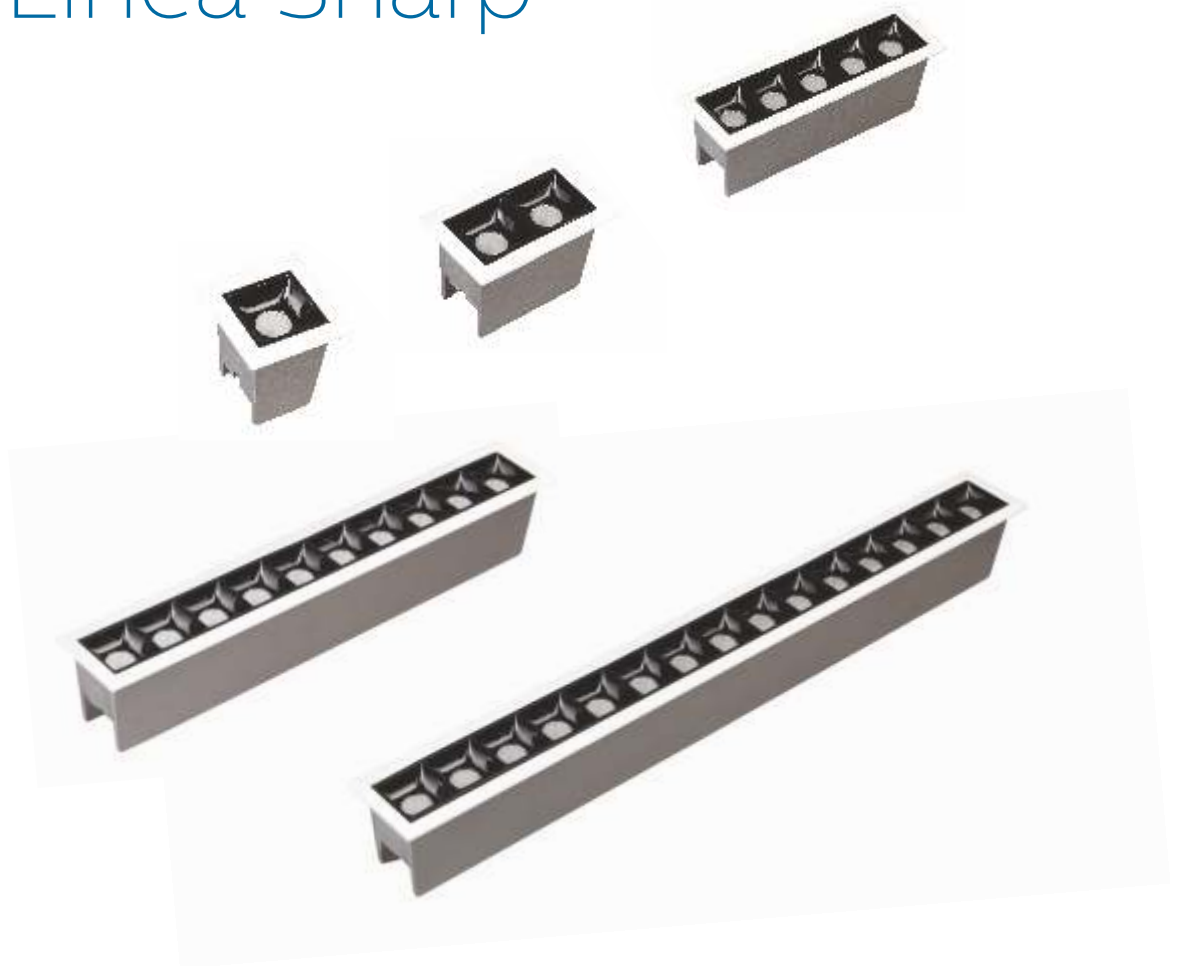

Linea Sharp

Brighter light, longer life

- Strong focused 40° beam
- Wide voltage tolerance 160V-360V
- Glare free - easy on the eye

	LED Spotlight	LED Spotlight	LED Spotlight	LED Spotlight	LED Spotlight
Colour	WW/NW	WW/NW	WW/NW	WW/NW	WW/NW
Material	Aluminium	Aluminium	Aluminium	Aluminium	Aluminium
Dimensions (mm)	45x45x49	75x45x49	147x45x49	280x45x49	413x45x49
Cutout Dia (mm)	37x37	66x36	139x36	271x36	403x36
Wattage	3W	6W	10W	20W	30W
Lumen/CCT	150lm/ 3000K/4000K	525lm/ 3000K/4000K	700lm/ 3000K/4000K	1400lm/ 3000K/4000K	2100lm/ 3000K/4000K