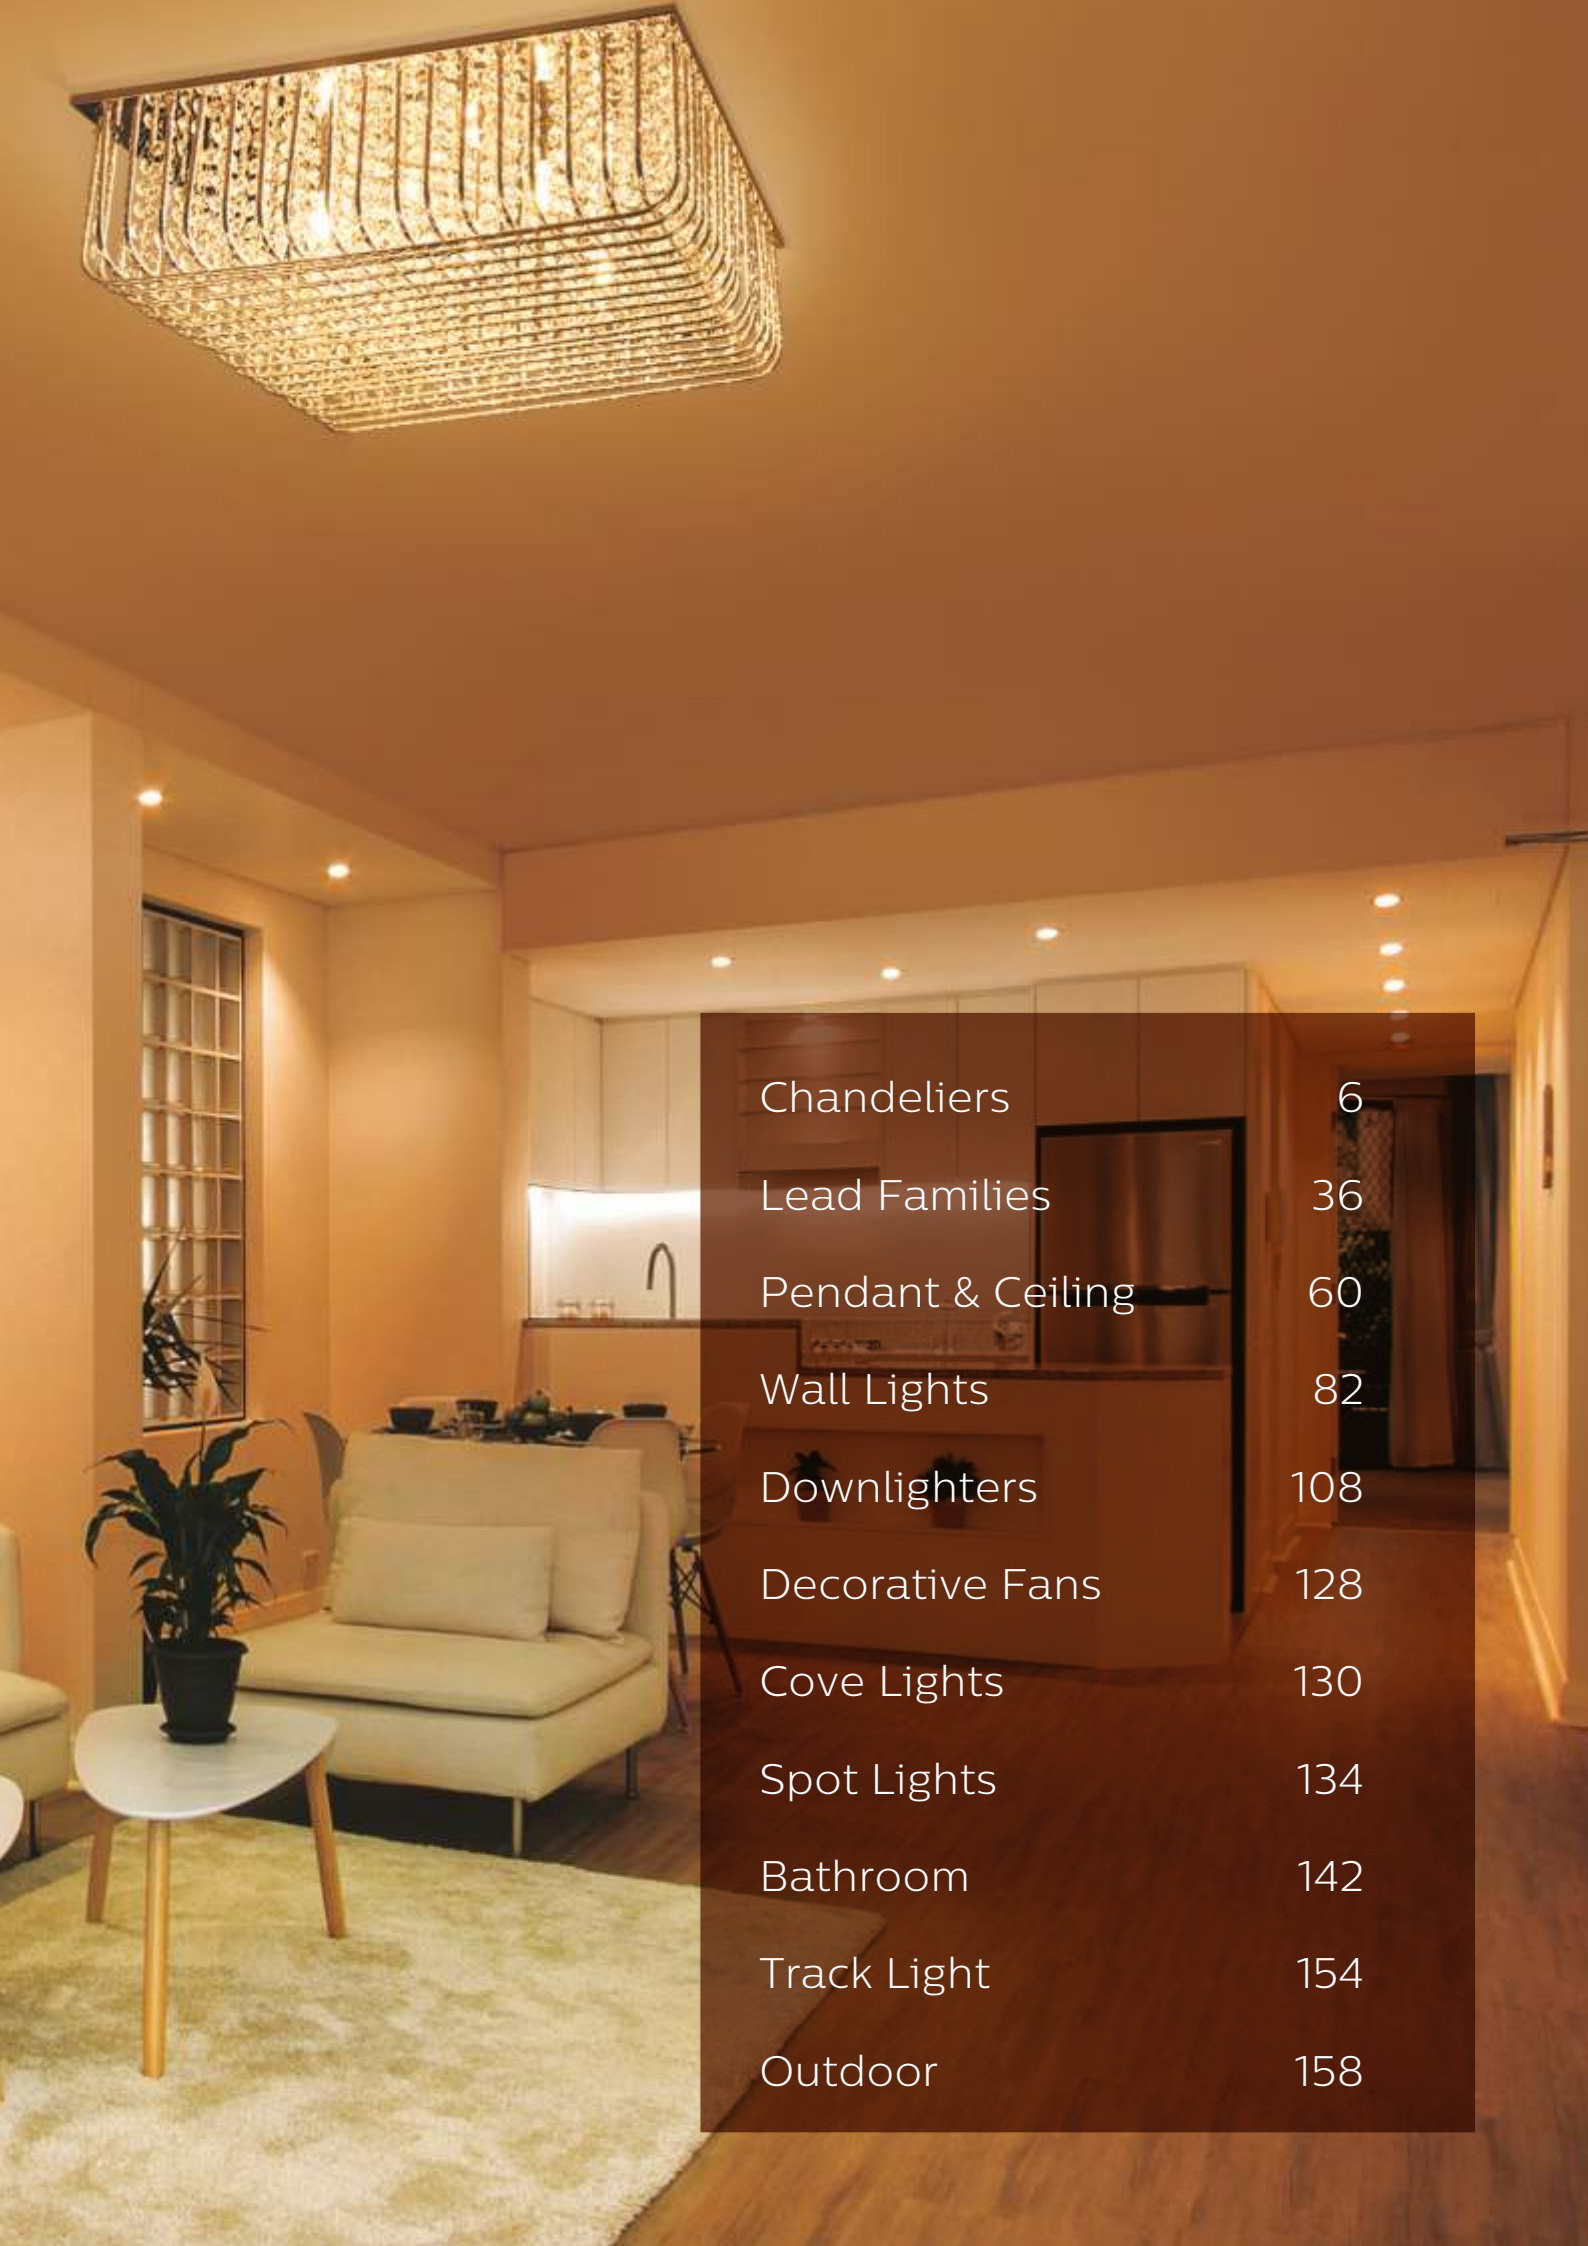

Chandeliers	6
Lead Families	36
Pendant & Ceiling	60
Wall Lights	82
Downlighters	108
Decorative Fans	128
Cove Lights	130
Spot Lights	134
Bathroom	142
Track Light	154
Outdoor	158