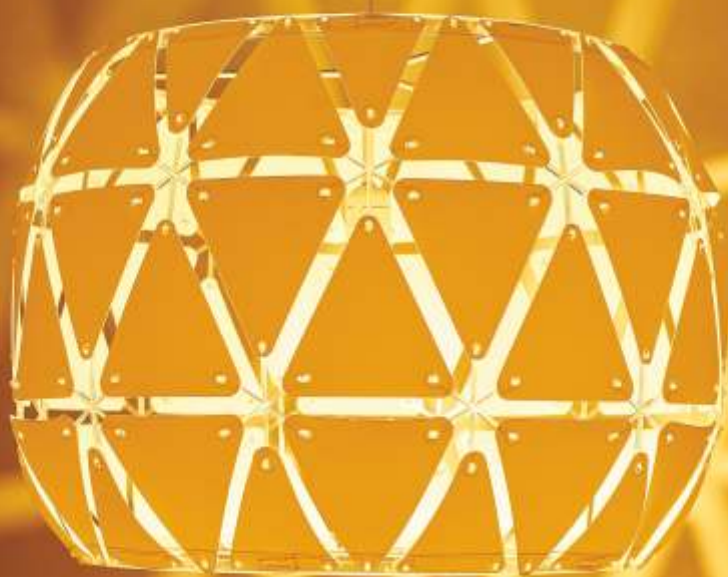

Model No. 40917