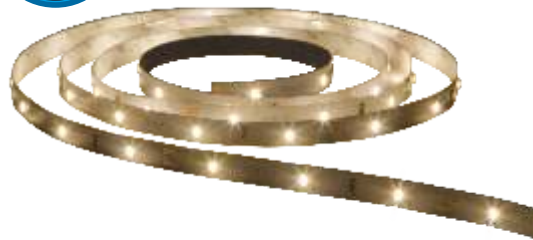

Linea Bright/Premium/ Blue & Pro Glow

500lm
per Mtr[*]